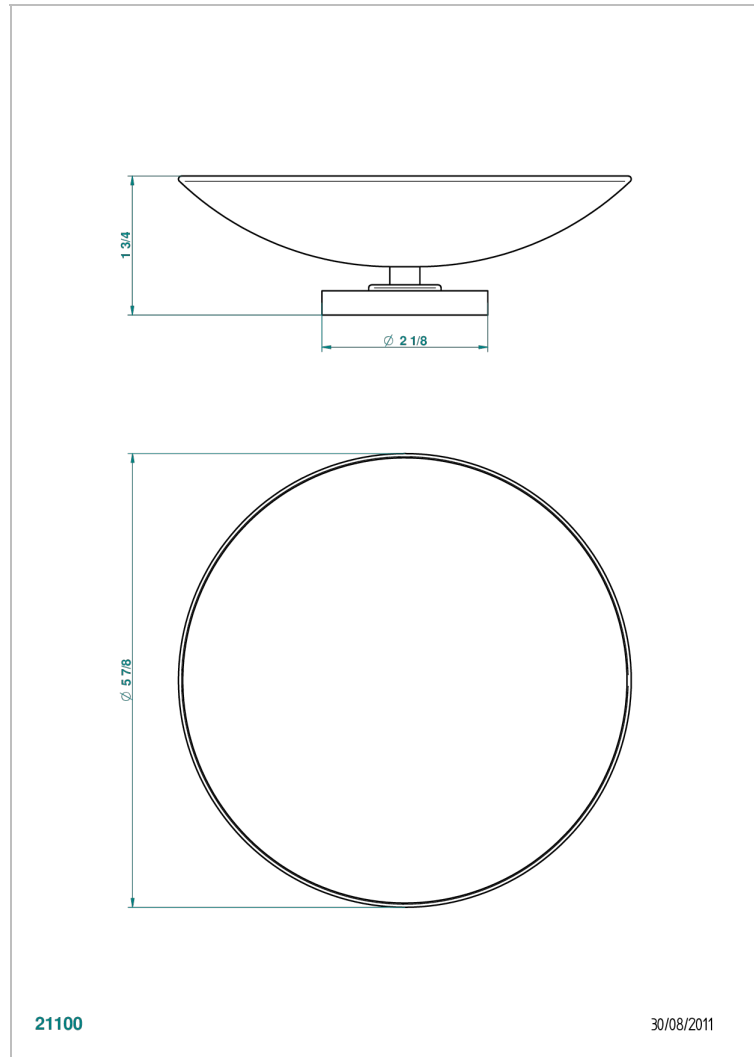

POMME GOLD LUSTER CRYSTAL

A46-544GM

Soap dish, freestanding , 6" diameter

THG[®]
PARIS

CHARACTERISTIC

- Pomme gold luster crystal
- Soap dish, freestanding , 6" diameter

AVAILABLE FINITIONS

Black nickel - D24
Blush PVD - H62
Brass color PVD - H49
Brown bronze color PVD - F33
Chrome polished - A02
Chrome polished / gold polished - G02