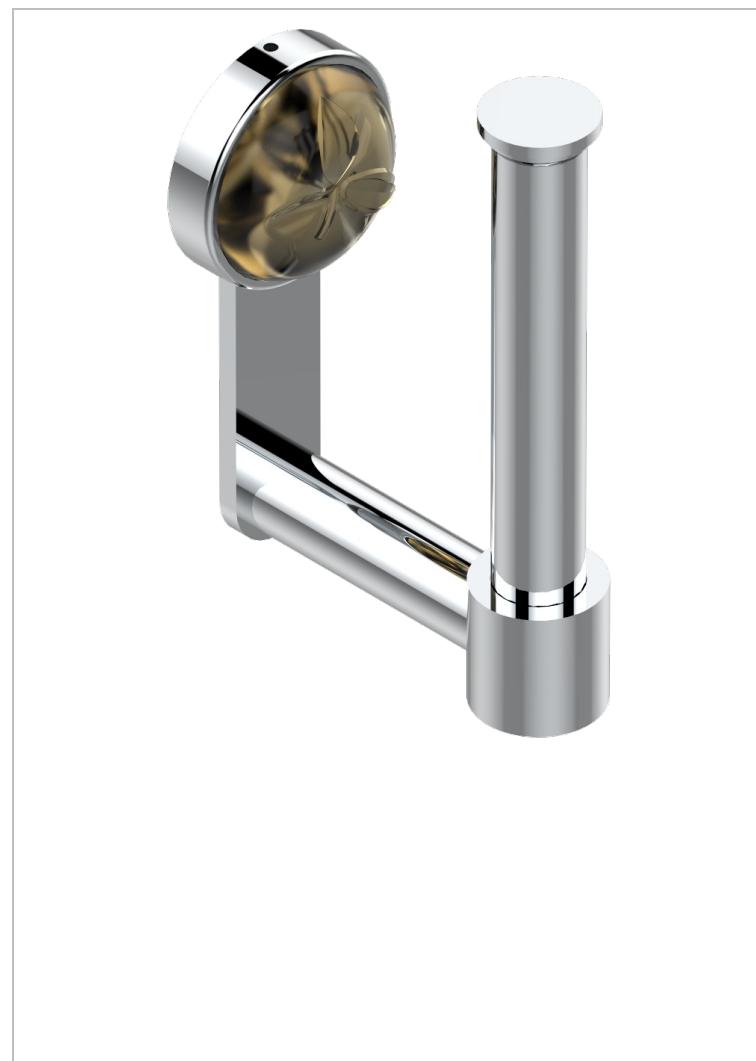

# POMME GOLD LUSTER CRYSTAL

A46-542

Reserve toilet paper holder

## CHARACTERISTIC

- Pomme gold luster crystal
- Reserve toilet paper holder

## AVAILABLE FINITIONS

Black nickel - D24

Blush PVD - H62

Brass color PVD - H49

Brown bronze color PVD - F33

Chrome polished - A02

Chrome polished / gold polished - G02

Copper antique matt, coated - H07

Nickel antique / Sovereign - H28

Nickel color PVD - H55

Nickel polished - B01

Rose Gold - F27

Satin chrome - C03

Silver polished, antique - H03

Silver rhodium - F18

Soft gold - F30