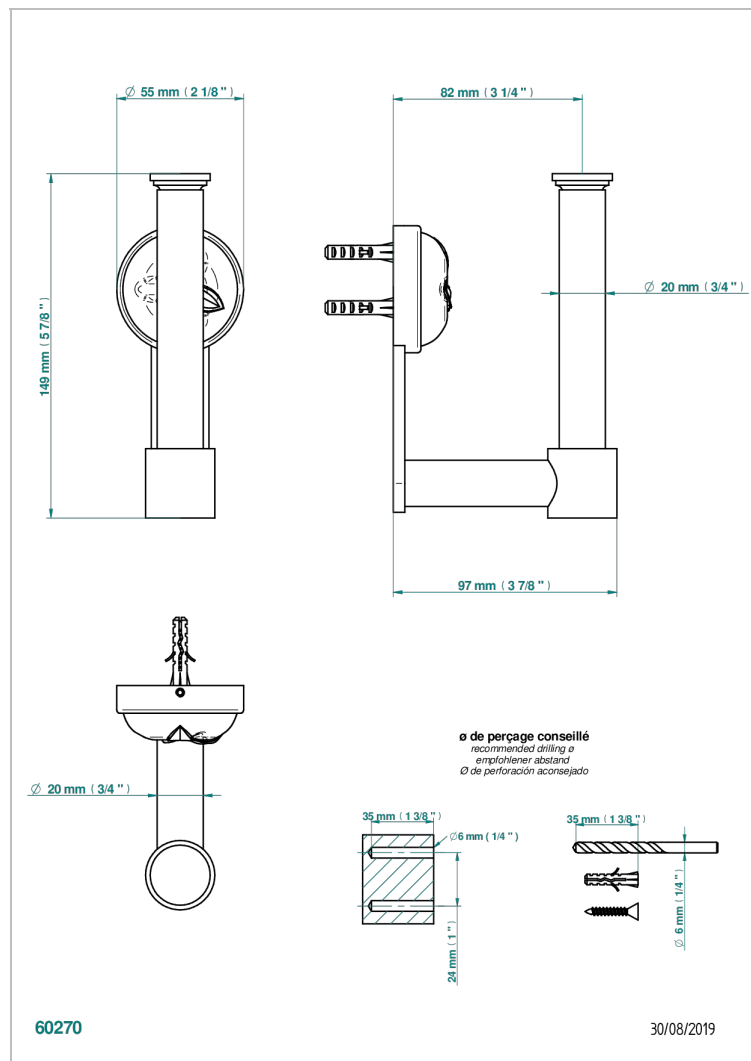

# POMME GOLD LUSTER CRYSTAL

A46-542

Reserve toilet paper holder

## CHARACTERISTIC

- Pomme gold luster crystal
- Reserve toilet paper holder