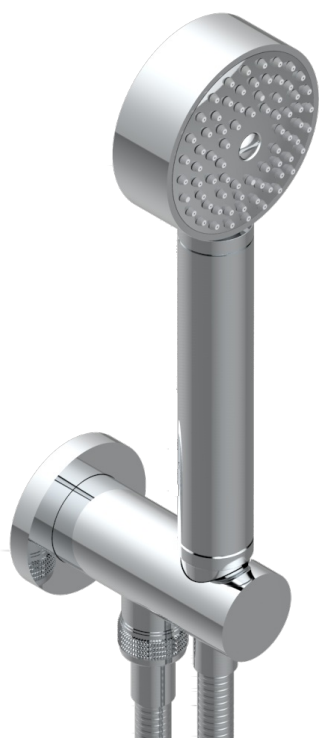

POMME GOLD LUSTER CRYSTAL

A46-54/US

Wall mounted handshower with integrated fixed hook

CHARACTERISTIC

- Pomme gold luster crystal
- Wall mounted handshower with integrated fixed hook

TECHNICAL SPECS

- Recommandé : 3 bars (max. 5 bars) - Advised : 43,5 psi (max. 72 psi)
- 9,5 l/min à 3 bars (2.5 gpm at 43.5 psi)

AVAILABLE FINITIONS

Black nickel - D24

Blush PVD - H62

Brass color PVD - H49

Brown bronze color PVD - F33

Chrome polished - A02

Chrome polished / gold polished - G02

Copper antique matt, coated - H07

Gold color PVD - H52

Gold mat - F07

Gold polished - F01

Gold satiney - F03

Graphite PVD - H64

Light coated bronze - D01

Matt Umber PVD - H67

Matt blush PVD - H60

Nickel antique / Sovereign - H28

Nickel color PVD - H55

Nickel polished - B01

Rose Gold - F27

Satin chrome - C03

Silver polished, antique - H03

Silver rhodium - F18

Soft gold - F30