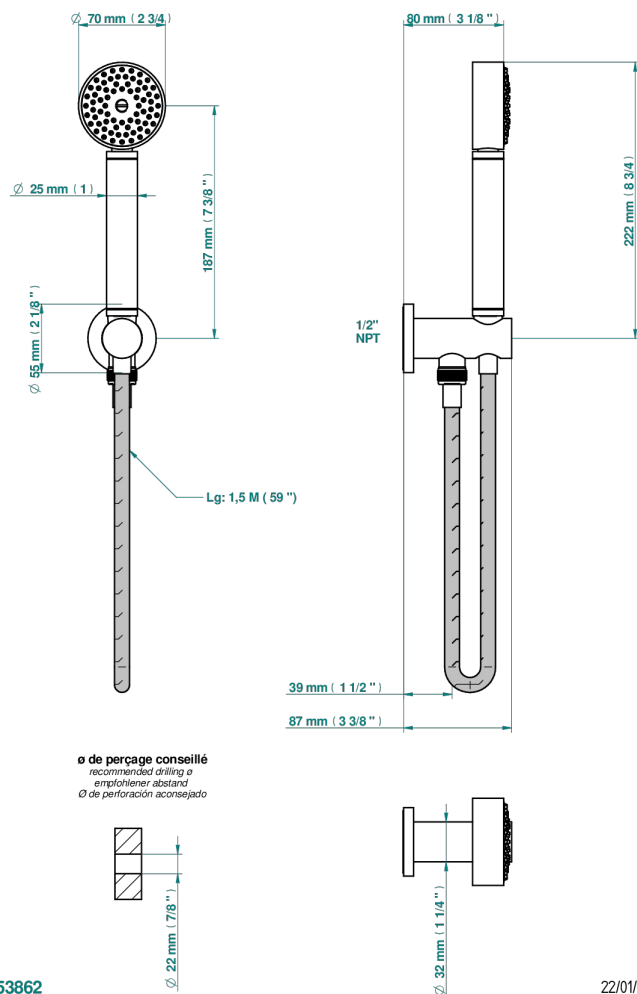

POMME GOLD LUSTER CRYSTAL

A46-54/US

Wall mounted handshower with integrated fixed hook

CHARACTERISTIC

- Pomme gold luster crystal
- Wall mounted handshower with integrated fixed hook

TECHNICAL SPECS

- Recommandé : 3 bars (max. 5 bars) - Advised : 43,5 psi (max. 72 psi)
- 9,5 l/min à 3 bars (2.5 gpm at 43.5 psi)

AVAILABLE FINITIONS

Black nickel - D24

Blush PVD - H62

Brass color PVD - H49

Brown bronze color PVD - F33

Chrome polished - A02

Chrome polished / gold polished - G02

Copper antique matt, coated - H07

Nickel antique / Sovereign - H28

Nickel color PVD - H55

Nickel polished - B01

Rose Gold - F27

Satin chrome - C03

Silver polished, antique - H03

Silver rhodium - F18

Soft gold - F30