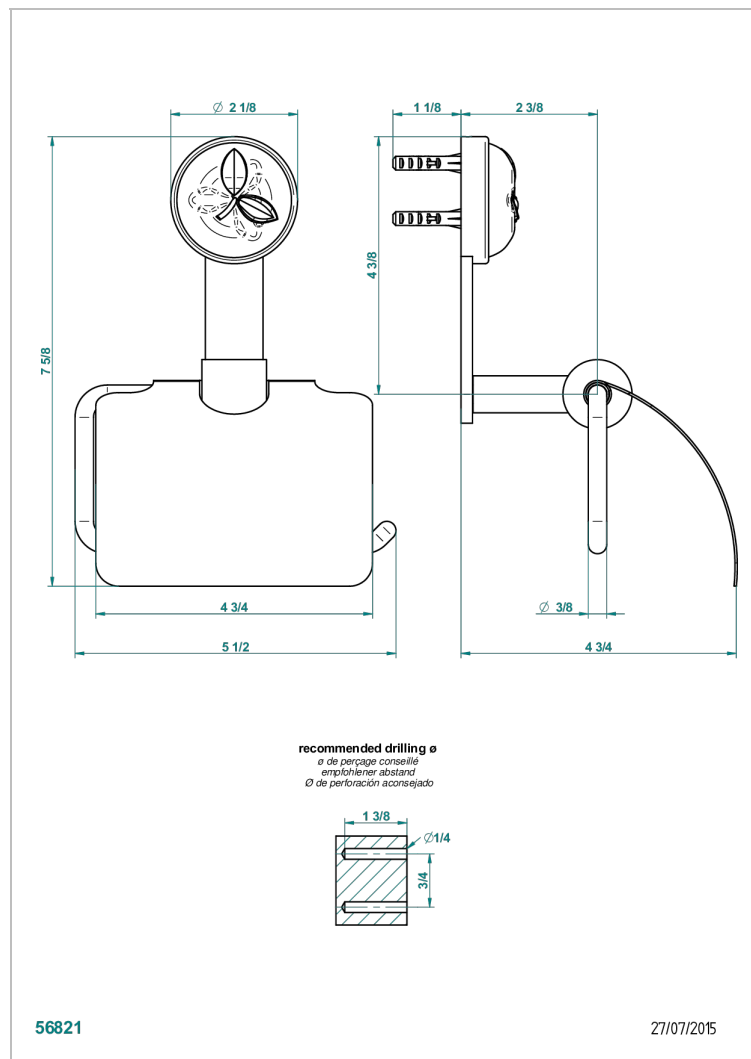

# POMME GOLD LUSTER CRYSTAL

A46-538AC

Toilet paper holder, single mount with cover

## CHARACTERISTIC

- Pomme gold luster crystal
- Toilet paper holder, single mount with cover