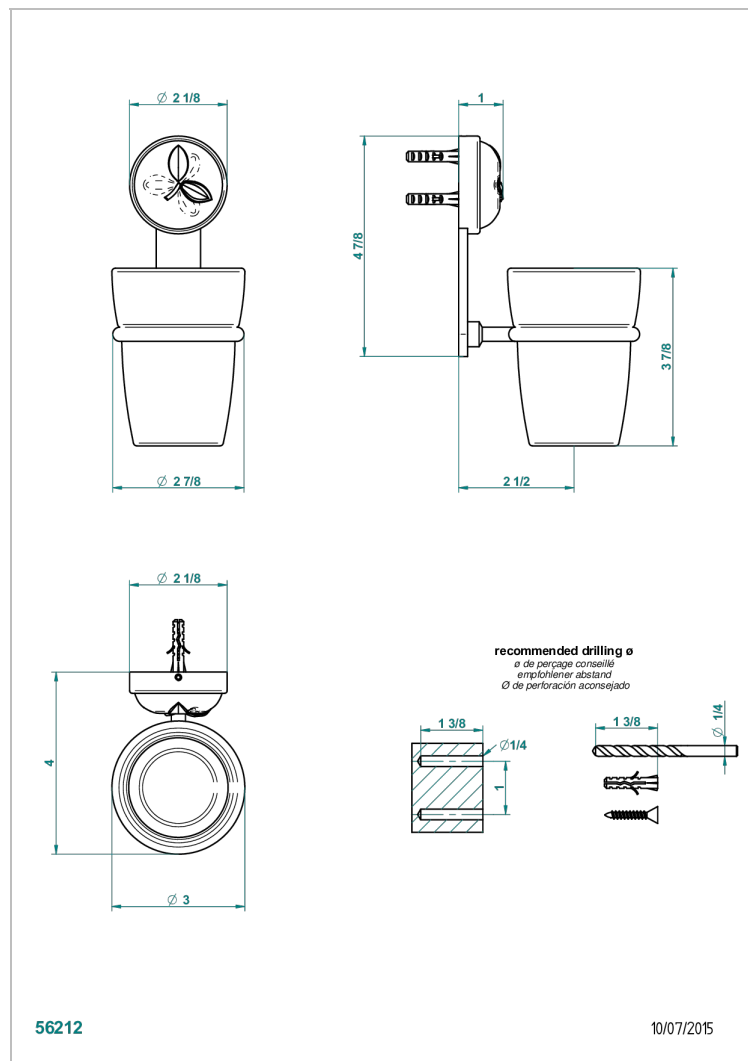

# POMME GOLD LUSTER CRYSTAL

A46-536

Tumbler holder, wall mounted

## CHARACTERISTIC

- Pomme gold luster crystal
- Tumbler holder, wall mounted