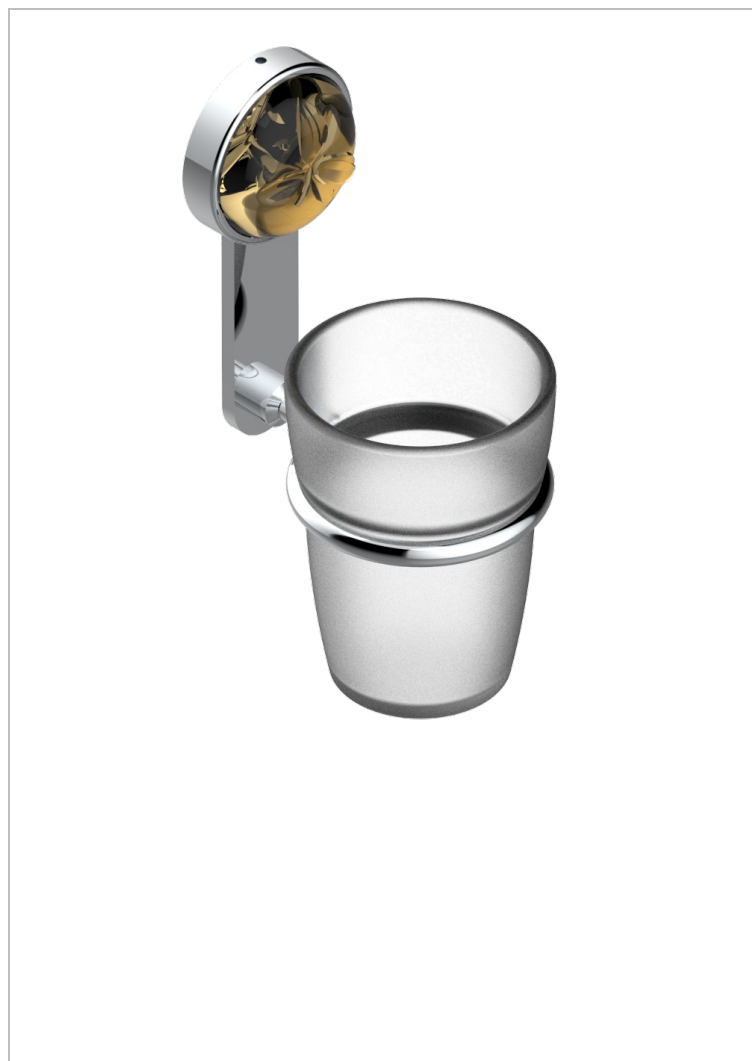

# POMME GOLD LUSTER CRYSTAL

A46-536

Tumbler holder, wall mounted

## CHARACTERISTIC

- Pomme gold luster crystal
- Tumbler holder, wall mounted

## AVAILABLE FINITIONS

Black nickel - D24

Blush PVD - H62

Brass color PVD - H49

Brown bronze color PVD - F33

Chrome polished - A02

Chrome polished / gold polished - G02

Copper antique matt, coated - H07

Nickel antique / Sovereign - H28

Nickel color PVD - H55

Nickel polished - B01

Rose Gold - F27

Satin chrome - C03

Silver polished, antique - H03

Silver rhodium - F18

Soft gold - F30