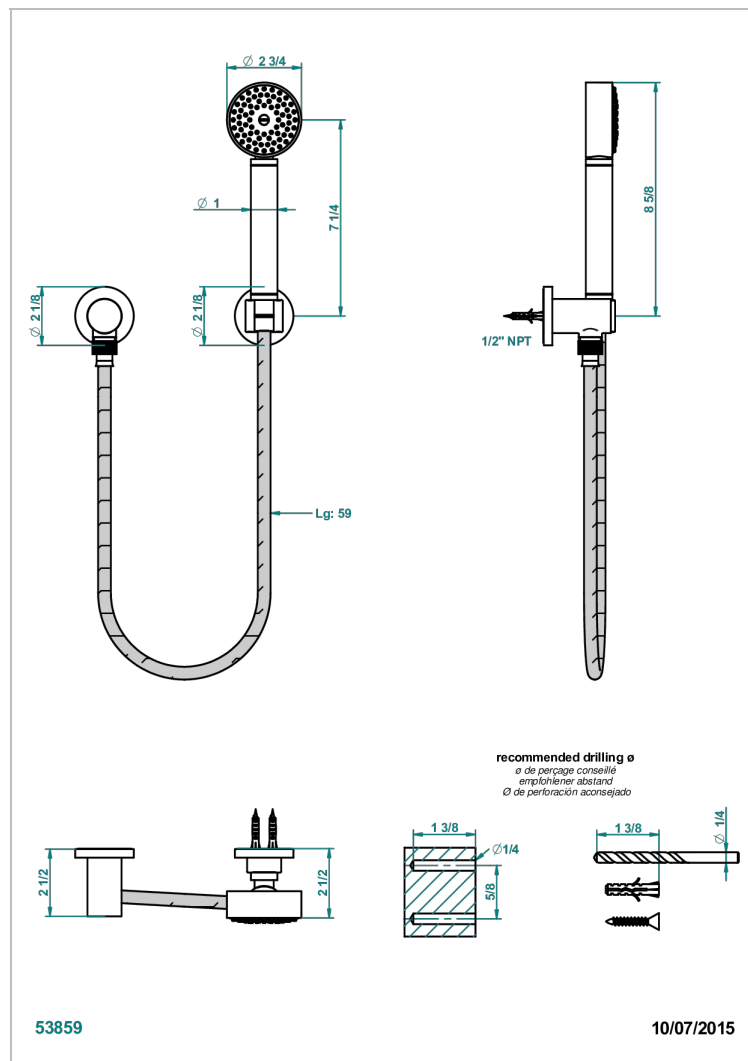

POMME GOLD LUSTER CRYSTAL

A46-52/US

Wall mounted handshower with separate fixed hook

CHARACTERISTIC

- Pomme gold luster crystal
- Wall mounted handshower with separate fixed hook

TECHNICAL SPECS

- Recommandé : 3 bars (max. 5 bars) - Advised : 43,5 psi (max. 72 psi)
- 9,5 l/min à 3 bars (2.5 gpm at 43.5 psi)

AVAILABLE FINITIONS

Black nickel - D24

Blush PVD - H62

Brass color PVD - H49

Brown bronze color PVD - F33

Chrome polished - A02

Chrome polished / gold polished - G02

Copper antique matt, coated - H07

Nickel antique / Sovereign - H28

Nickel color PVD - H55

Nickel polished - B01

Rose Gold - F27

Satin chrome - C03

Silver polished, antique - H03

Silver rhodium - F18

Soft gold - F30