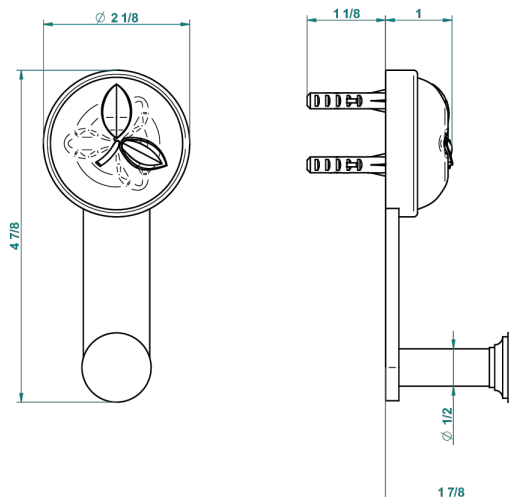

POMME GOLD LUSTER CRYSTAL

A46-517

Robe hook

55975

09/05/2016

CHARACTERISTIC

- Pomme gold luster crystal
- Robe hook

AVAILABLE FINITIONS

Black nickel - D24

Blush PVD - H62

Brass color PVD - H49

Brown bronze color PVD - F33

Chrome polished - A02

Chrome polished / gold polished - G02

Copper antique matt, coated - H07

Gold color PVD - H52

Gold mat - F07

Gold polished - F01

Gold satiney - F03

Graphite PVD - H64

Light coated bronze - D01

Matt Umber PVD - H67

Matt blush PVD - H60

Matt brass color PVD - H50

Matt brown bronze color PVD - F34

Matt chrome (American satin) - C02

Matt gold color PVD - H53

Matt graphite PVD - H65

Matt nickel (American satin) - C01

Matt nickel color PVD - H56

Nickel antique / Sovereign - H28

Nickel color PVD - H55

Nickel polished - B01

Rose Gold - F27

Satin chrome - C03

Silver polished, antique - H03

Silver rhodium - F18

Soft gold - F30