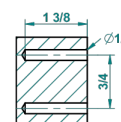

POMME GOLD LUSTER CRYSTAL

A46-517

Robe hook

55975

09/05/2016

CHARACTERISTIC

- Pomme gold luster crystal
- Robe hook

AVAILABLE FINITIONS

Black nickel - D24

Blush PVD - H62

Brass color PVD - H49

Brown bronze color PVD - F33

Chrome polished - A02

Chrome polished / gold polished - G02

Copper antique matt, coated - H07

Gold color PVD - H52

Gold mat - F07

Gold polished - F01

Gold satiney - F03

Graphite PVD - H64

Light coated bronze - D01

Matt Umber PVD - H67

Matt blush PVD - H60

Matt brass color PVD - H50

Matt brown bronze color PVD - F34

Matt chrome (American satin) - C02

Matt gold color PVD - H53

Matt graphite PVD - H65

Matt nickel (American satin) - C01

Matt nickel color PVD - H56

Nickel antique / Sovereign - H28

Nickel color PVD - H55

Nickel polished - B01

Rose Gold - F27

Satin chrome - C03

Silver polished, antique - H03

Silver rhodium - F18

Soft gold - F30