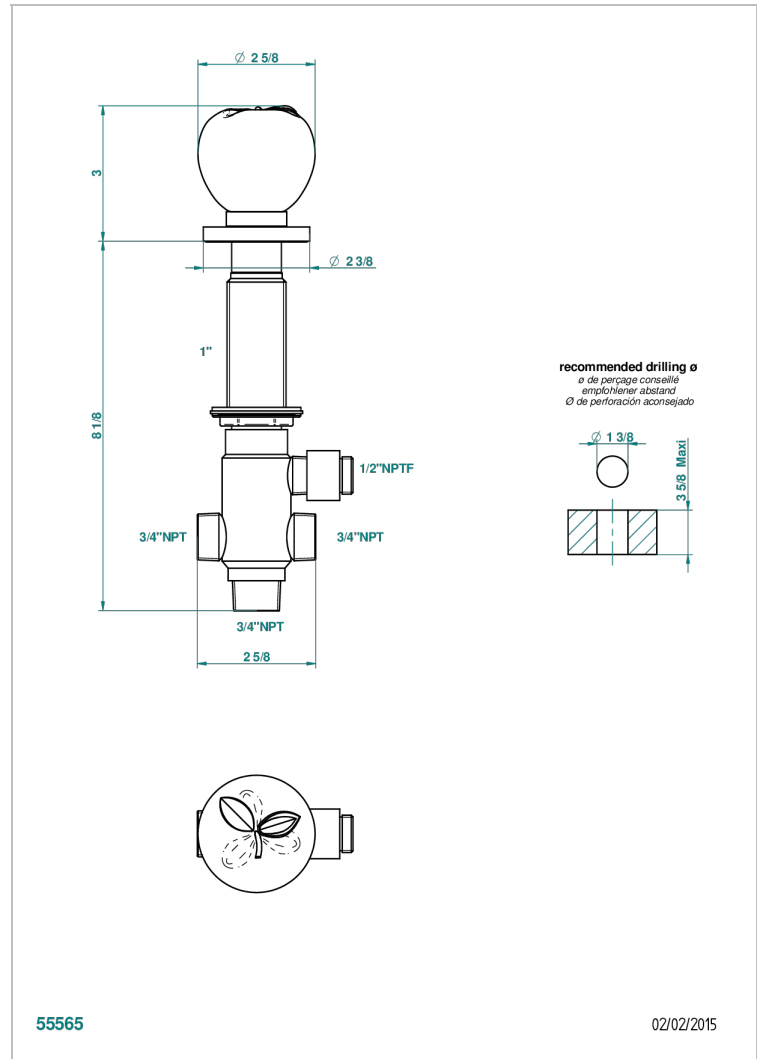

# POMME GOLD LUSTER CRYSTAL

A46-504VGUS

2-function deck diverter with trim

## CHARACTERISTIC

- Pomme gold luster crystal
- 2-function deck diverter with trim