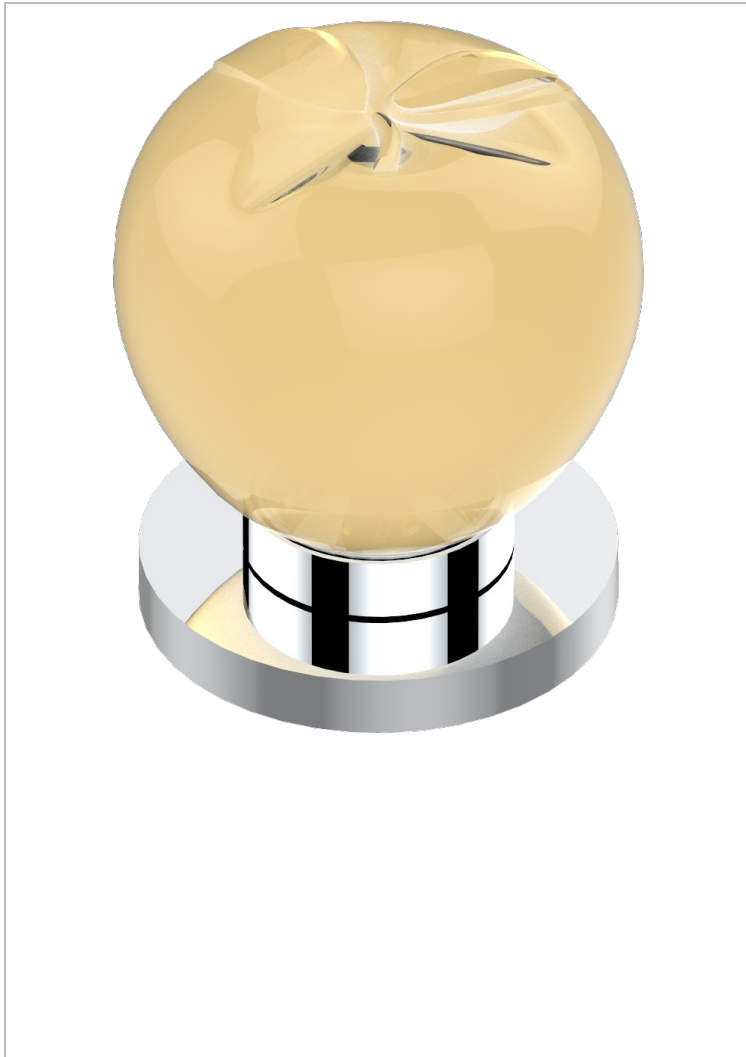

# POMME GOLD LUSTER CRYSTAL

A46-504VGUS

2-function deck diverter with trim

## CHARACTERISTIC

- Pomme gold luster crystal
- 2-function deck diverter with trim

## AVAILABLE FINITIONS

Black nickel - D24  
 Blush PVD - H62  
 Brass color PVD - H49  
 Brown bronze color PVD - F33  
 Chrome polished - A02  
 Chrome polished / gold polished - G02

Copper antique matt, coated - H07  
 Gold color PVD - H52  
 Gold mat - F07  
 Gold polished - F01  
 Gold satiney - F03  
 Graphite PVD - H64

Light coated bronze - D01  
 Matt Umber PVD - H67  
 Matt blush PVD - H60  
 Matt brass color PVD - H50  
 Matt brown bronze color PVD - F34  
 Matt chrome (American satin) - C02

Matt gold color PVD - H53  
 Matt graphite PVD - H65  
 Matt nickel (American satin) - C01  
 Matt nickel color PVD - H56  
 Nickel antique / Sovereign - H28  
 Nickel color PVD - H55