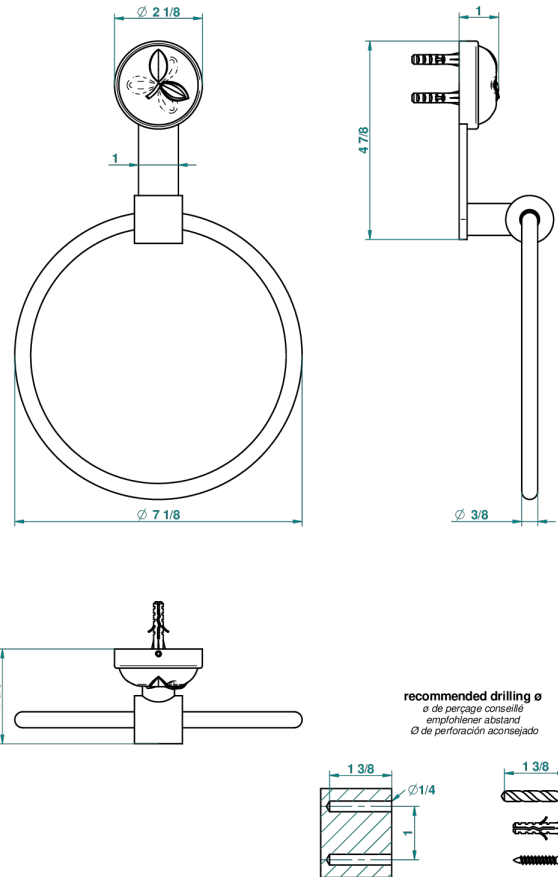

POMME GOLD LUSTER CRYSTAL

A46-504N

Towel ring

THG[®]
PARIS

55560

29/01/2015

CHARACTERISTIC

- Pomme gold luster crystal
- Towel ring

Nickel antique / Sovereign - H28

Nickel color PVD - H55

Nickel polished - B01

Rose Gold - F27

Satin chrome - C03

Silver polished, antique - H03

Silver rhodium - F18

Soft gold - F30