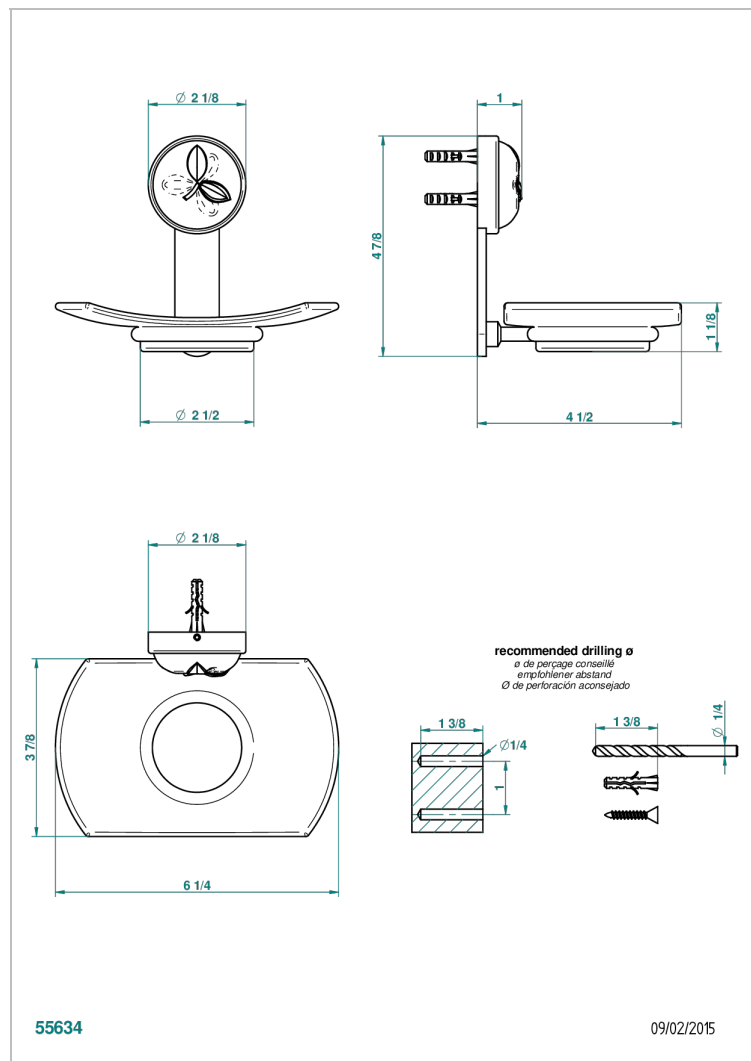

# POMME GOLD LUSTER CRYSTAL

A46-500

Glass soap dish, wall mounted

## CHARACTERISTIC

- Pomme gold luster crystal
- Glass soap dish, wall mounted