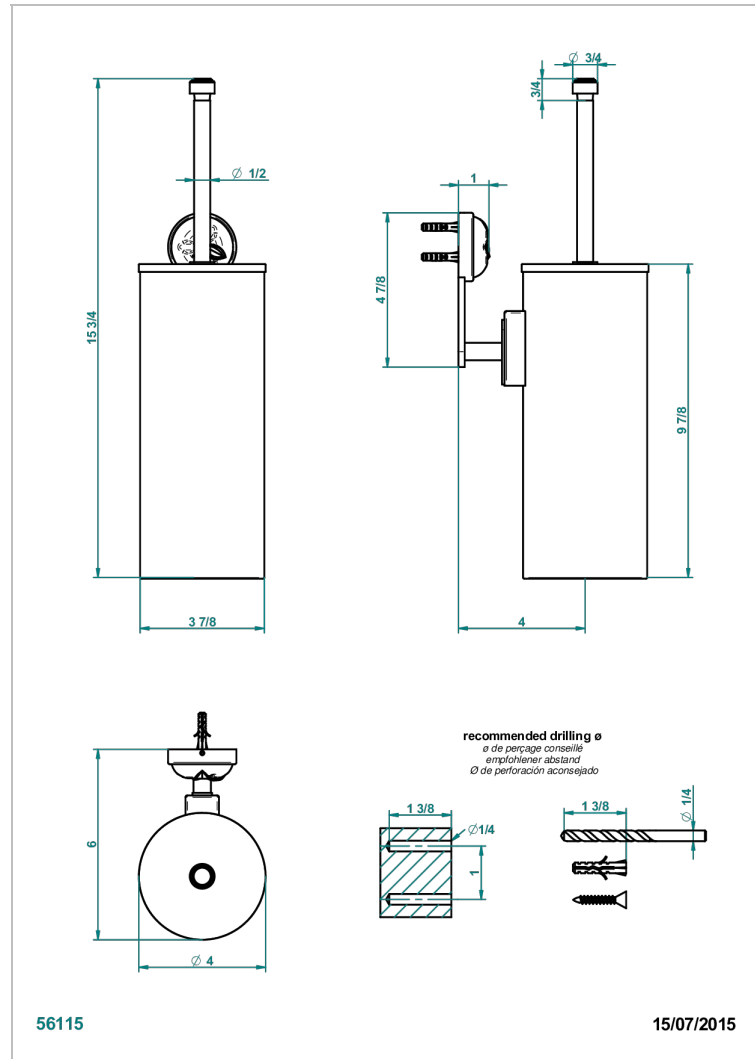

# POMME GOLD LUSTER CRYSTAL

A46-4720C

Metal toilet brush holder with brush with cover wall mounted

THG<sup>®</sup>  
PARIS

## CHARACTERISTIC

- Pomme gold luster crystal
- Metal toilet brush holder with brush with cover wall mounted