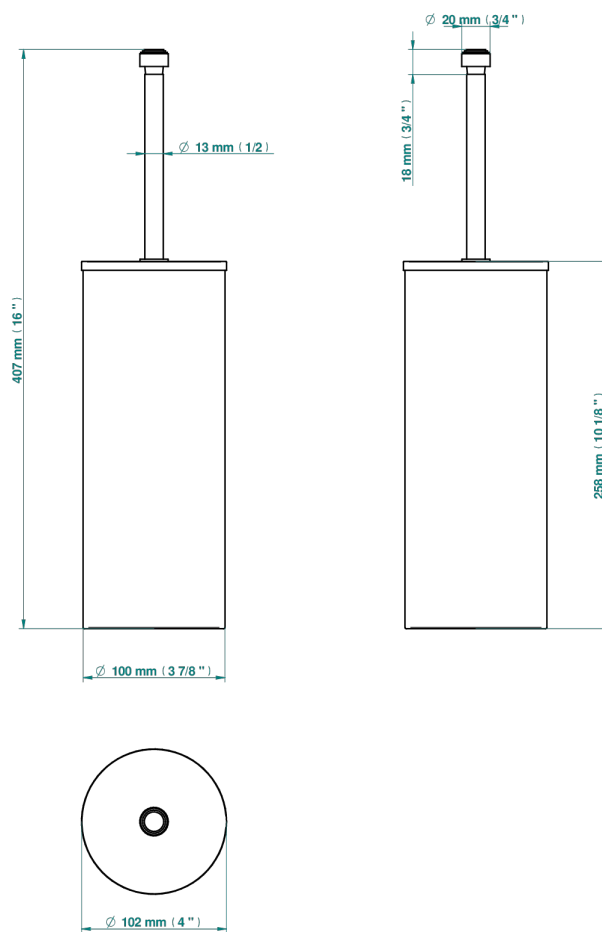

# POMME GOLD LUSTER CRYSTAL

A46-4700C

THG<sup>®</sup>  
PARIS

Metal toilet brush holder with brush with cover floor mounted

18275

18/01/2021

## CHARACTERISTIC

- Pomme gold luster crystal
- Metal toilet brush holder with brush with cover floor mounted