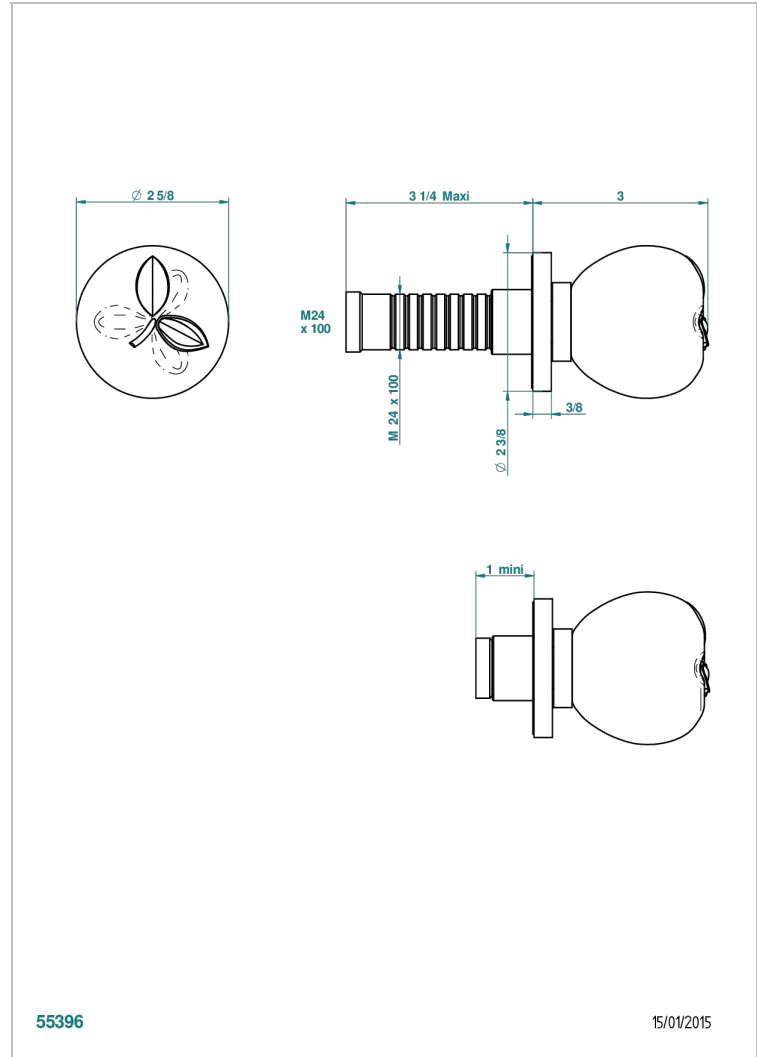

# POMME GOLD LUSTER CRYSTAL

A46-30B

Wall volume control 30 & 32 trim

THG<sup>®</sup>  
PARIS

55396

15/01/2015

## CHARACTERISTIC

- Pomme gold luster crystal
- Wall volume control 30 & 32 trim

## RELATED SKU'S

- Ref. G00-32CUSA 3/4" Volume control wall valve with ceramic cartridge
- Ref. G00-32HUSA 3/4" Volume control wall valve with ceramic cartridge counterclockwise
- Ref. G00-30CUSA 1/2" volume control wall valve with ceramic cartridge
- Ref. G00-30HUSA 1/2" Volume control wall valve with ceramic cartridge counterclockwise