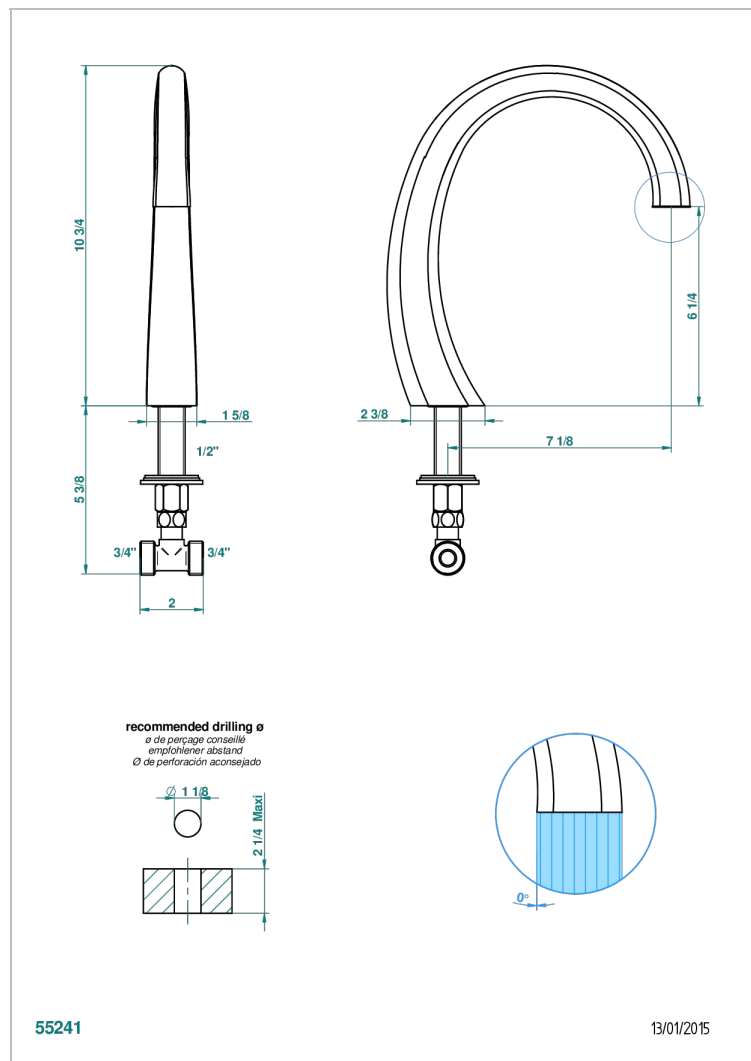

POMME GOLD LUSTER CRYSTAL

A46-29SG

Bathtub spout

CHARACTERISTIC

- Pomme gold luster crystal
- Bathtub spout

AVAILABLE FINITIONS

Black nickel - D24

Blush PVD - H62