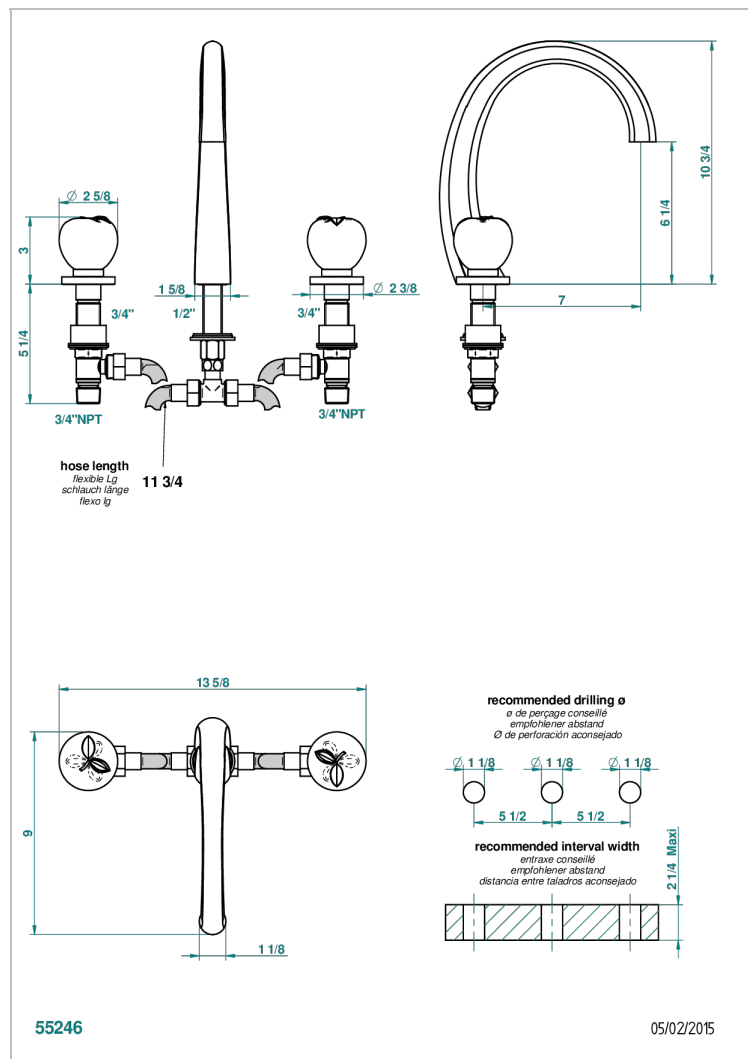

POMME GOLD LUSTER CRYSTAL

A46-25SGUS

Roman tub set with 3/4" valves

CHARACTERISTIC

- Pomme gold luster crystal
- Roman tub set with 3/4" valves

AVAILABLE FINITIONS

Black nickel - D24

Blush PVD - H62