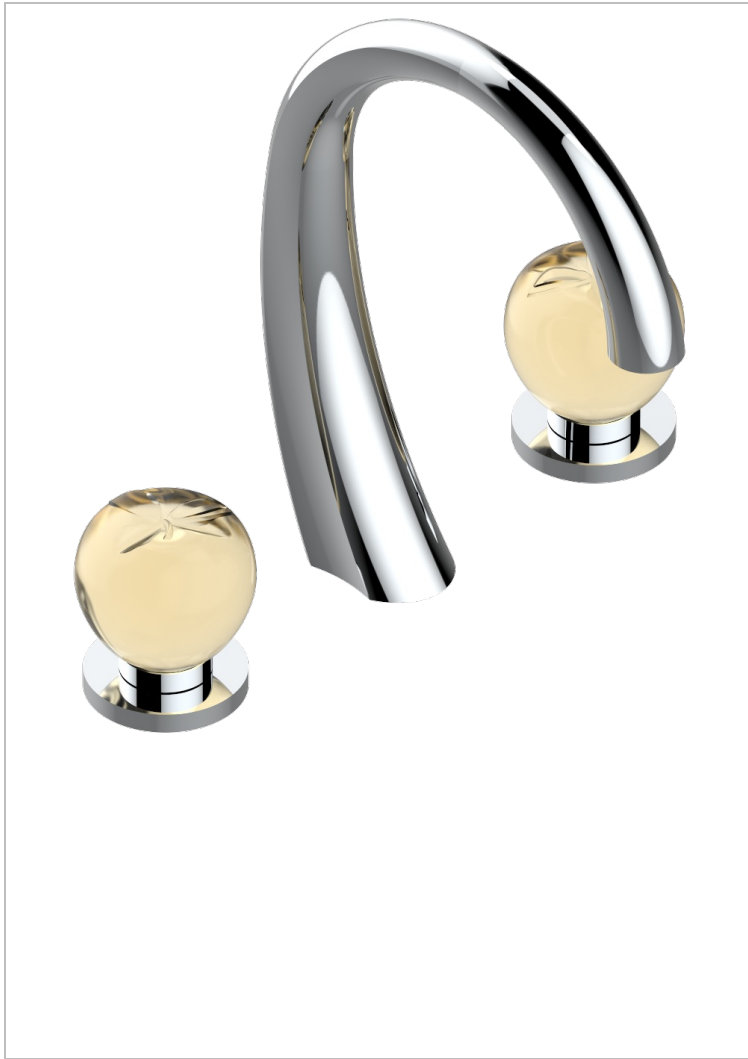

POMME GOLD LUSTER CRYSTAL

A46-2151/US

Widespread bidet set with drain

CHARACTERISTIC

- ASME : ASME A112.18.1-2011/CSA B125.1-11

TECHNICAL SPECS

- Recommandé : 3 bars (max. 5 bars) - Advised : 43,5 psi (max. 72 psi)
- 5,7 l/min à 3 bars (1.5 gpm at 43.5 psi)
- 1.2 gpm on demand in accordance with California's rules

STANDARDS

AVAILABLE FINITIONS

Black nickel - D24
Blush PVD - H62
Brass color PVD - H49
Brown bronze color PVD - F33
Chrome polished - A02
Chrome polished / gold polished - G02

Copper antique matt, coated - H07
Gold color PVD - H52
Gold mat - F07
Gold polished - F01
Gold satiney - F03
Graphite PVD - H64

Light coated bronze - D01
Matt Umber PVD - H67
Matt blush PVD - H60
Matt brass color PVD - H50
Matt brown bronze color PVD - F34
Matt chrome (American satin) - C02

Matt gold color PVD - H53
Matt graphite PVD - H65
Matt nickel (American satin) - C01
Matt nickel color PVD - H56
Nickel antique / Sovereign - H28
Nickel color PVD - H55

Nickel polished - B01
Rose Gold - F27
Satin chrome - C03
Silver polished, antique - H03
Silver rhodium - F18
Soft gold - F30