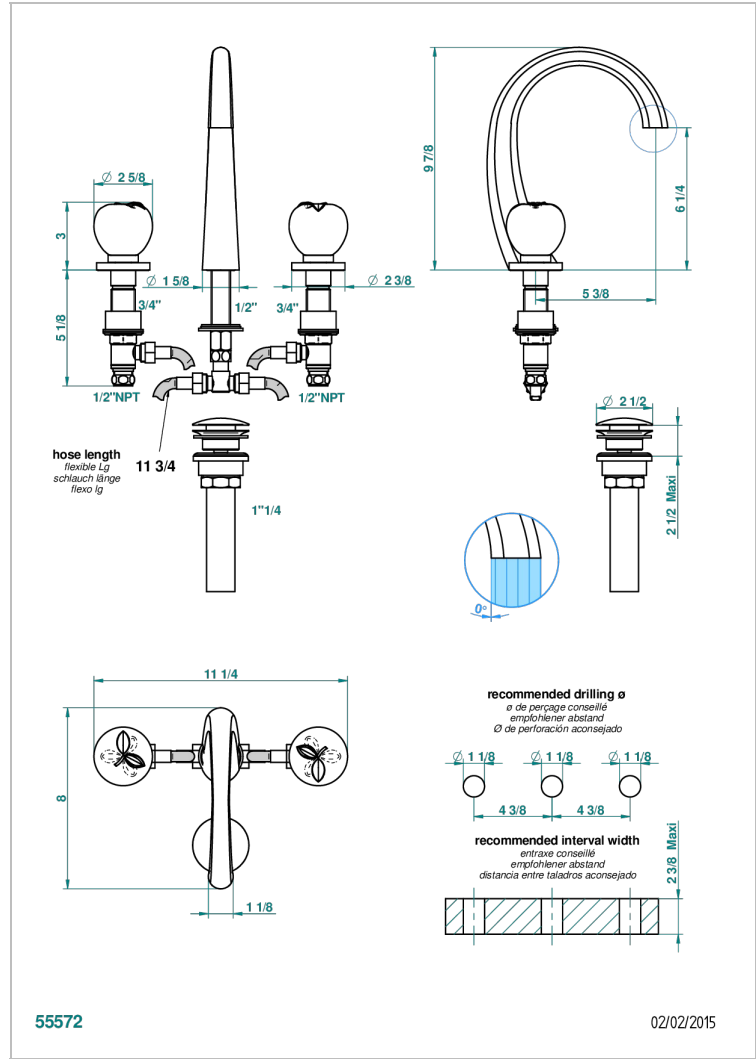

POMME GOLD LUSTER CRYSTAL

A46-2151/US

Widespread bidet set with drain

CHARACTERISTIC

- ASME : ASME A112.18.1-2011/CSA B125.1-11

TECHNICAL SPECS

- Recommandé : 3 bars (max. 5 bars) - Advised : 43,5 psi (max. 72 psi)
- 5,7 l/min à 3 bars (1.5 gpm at 43.5 psi)
- 1.2 gpm on demand in accordance with California's rules

STANDARDS

AVAILABLE FINITIONS

Black nickel - D24
Blush PVD - H62
Brass color PVD - H49
Brown bronze color PVD - F33
Chrome polished - A02
Chrome polished / gold polished - G02

Copper antique matt, coated - H07
Gold color PVD - H52
Gold mat - F07
Gold polished - F01
Gold satiney - F03
Graphite PVD - H64