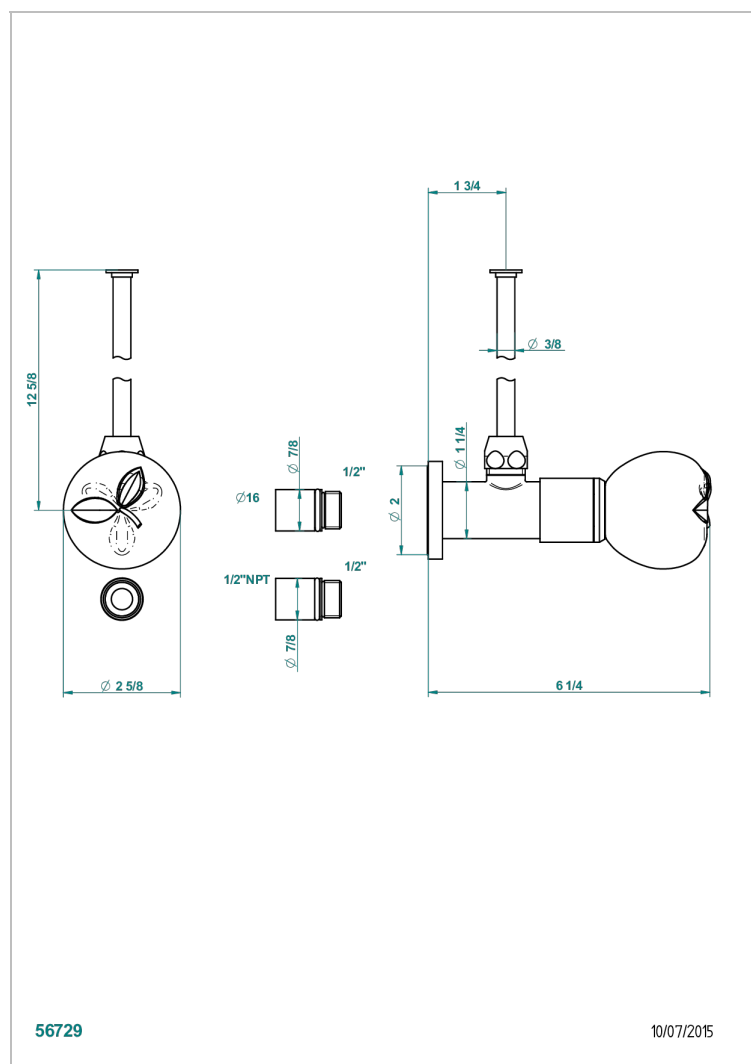

POMME GOLD LUSTER CRYSTAL

A46-181/SWC

Angle supply valve with 3/8" adaptor set for toilet

56729

10/07/2015

CHARACTERISTIC

- Pomme gold luster crystal
- Angle supply valve with 3/8" adaptor set for toilet

AVAILABLE FINITIONS

Nickel color PVD - H55

Nickel polished - B01

Rose Gold - F27

Satin chrome - C03

Silver polished, antique - H03

Silver rhodium - F18

Soft gold - F30