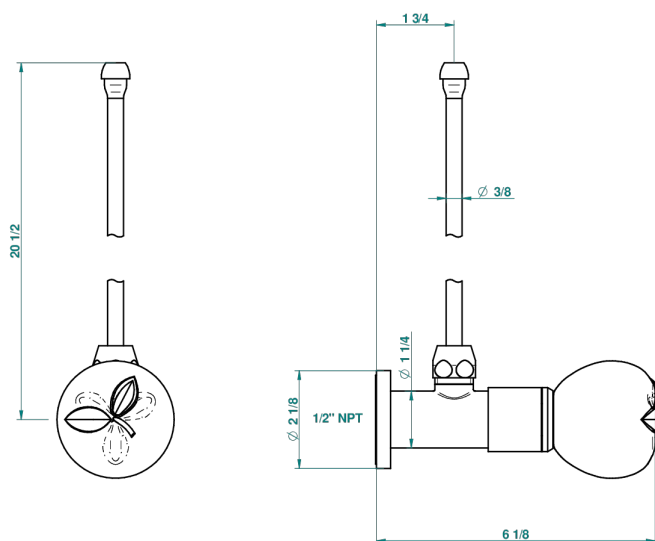

# POMME GOLD LUSTER CRYSTAL

A46-181/SLA

Angle supply valve with 3/8" adaptor set

THG<sup>®</sup>  
PARIS

56727

21/06/2017

## CHARACTERISTIC

- Pomme gold luster crystal
- Angle supply valve with 3/8" adaptor set