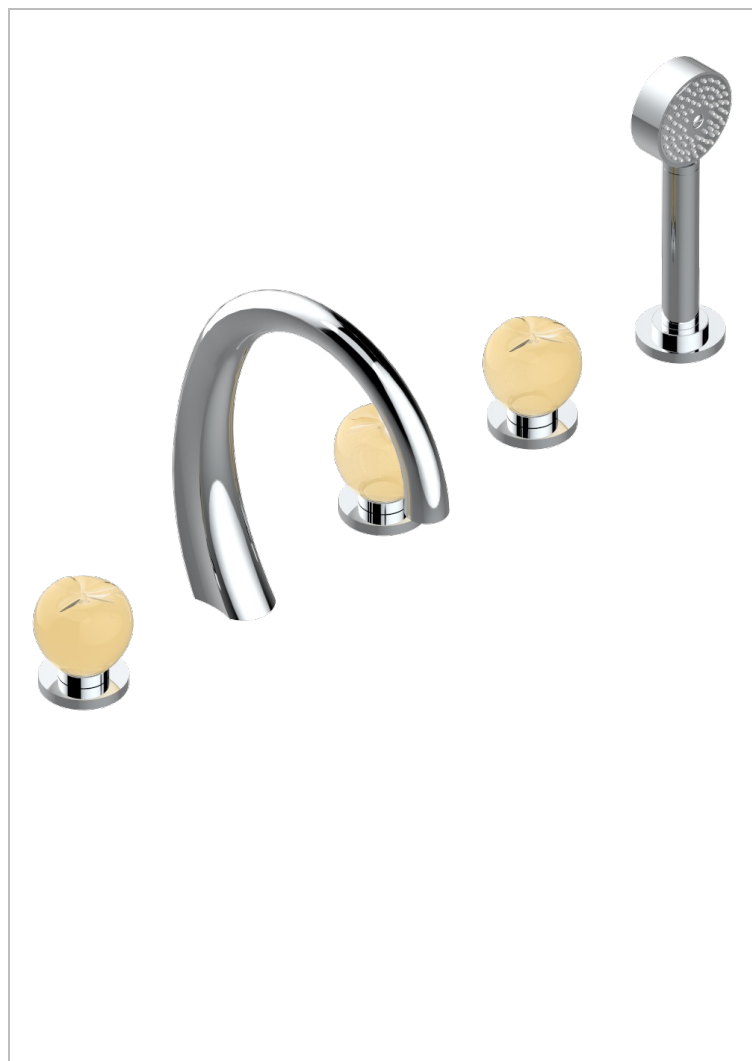

# POMME GOLD LUSTER CRYSTAL

A46-1132SGUS

Roman tub set with 2 x 3/4" valves and rim mounted ceramic mixer with progressive cartridge and handshower

## CHARACTERISTIC

- Pomme gold luster crystal
- Roman tub set with 2 x 3/4" valves and rim mounted ceramic mixer with progressive cartridge and handshower

## AVAILABLE FINITIONS

Black nickel - D24

Blush PVD - H62

Brass color PVD - H49

Brown bronze color PVD - F33

Chrome polished - A02

Chrome polished / gold polished - G02

Copper antique matt, coated - H07

Nickel antique / Sovereign - H28

Nickel color PVD - H55

Nickel polished - B01

Rose Gold - F27

Satin chrome - C03

Silver polished, antique - H03

Silver rhodium - F18

Soft gold - F30