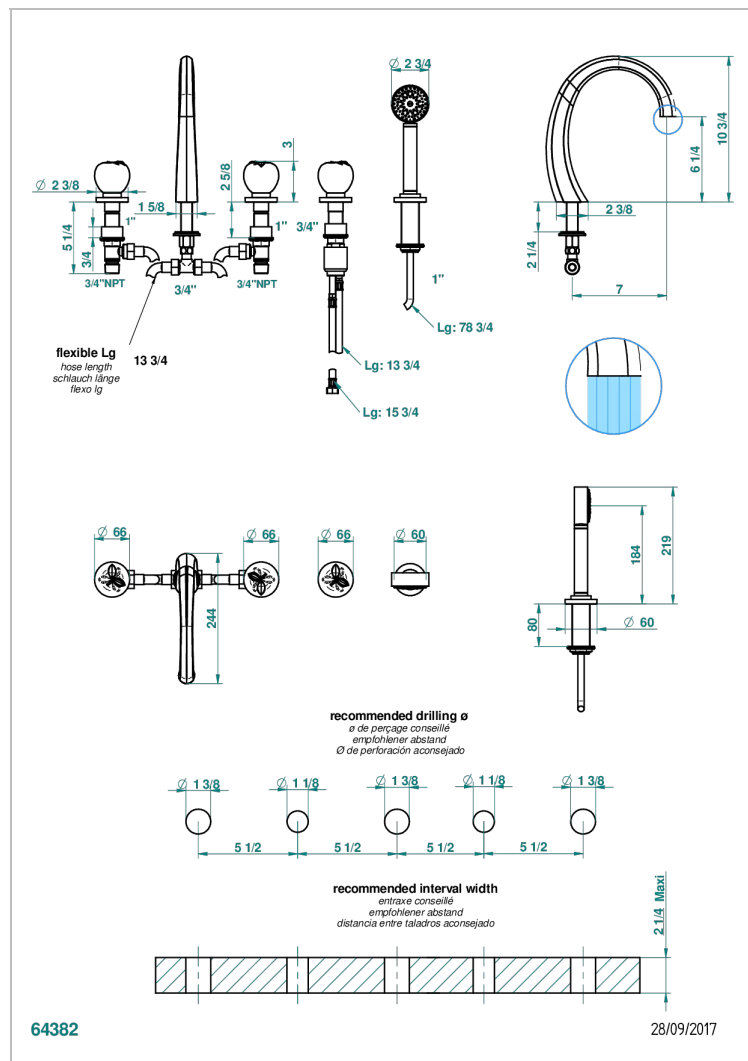

# POMME GOLD LUSTER CRYSTAL

A46-1132SGUS

Roman tub set with 2 x 3/4" valves and rim mounted ceramic mixer with progressive cartridge and handshower

## CHARACTERISTIC

- Pomme gold luster crystal
- Roman tub set with 2 x 3/4" valves and rim mounted ceramic mixer with progressive cartridge and handshower

Nickel antique / Sovereign - H28

Nickel color PVD - H55

Nickel polished - B01

Rose Gold - F27

Satin chrome - C03

Silver polished, antique - H03

Silver rhodium - F18

Soft gold - F30