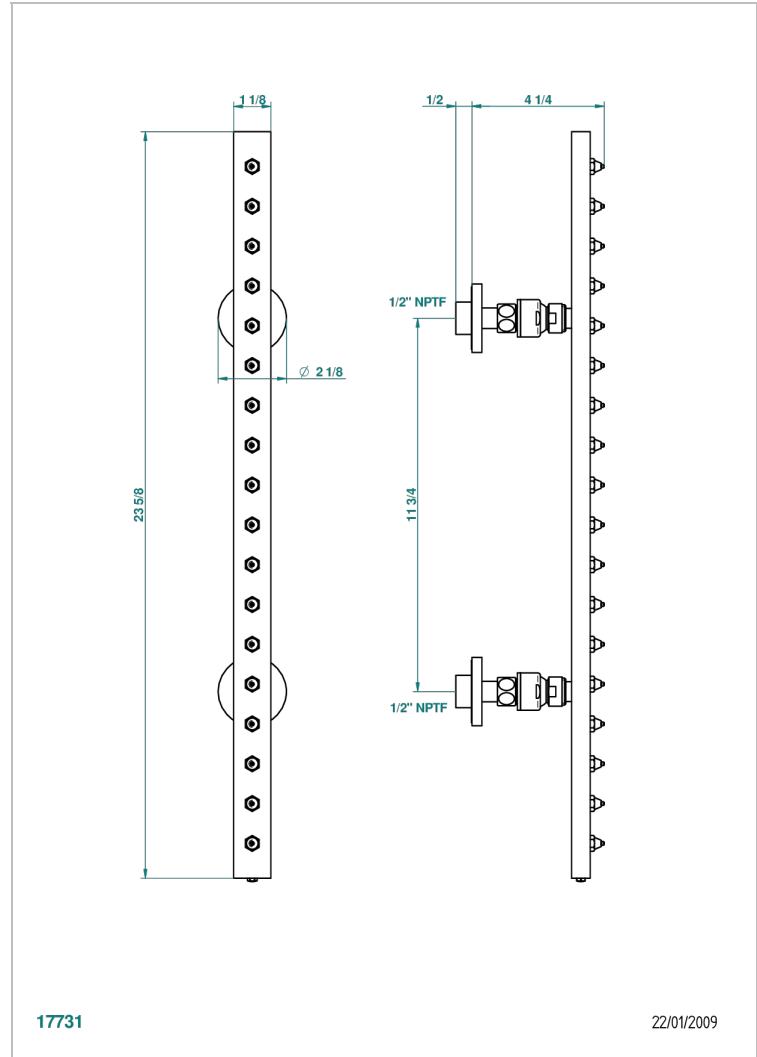

# POMME CLEAR SATINY CRYSTAL

A42-900/US

Rain-bar, rectangular with 18 picots, 23 1/2" long - with easyclean system

17731

22/01/2009

## CHARACTERISTIC

- Pomme clear satiny crystal
- Rain-bar, rectangular with 18 picots, 23 1/2" long - with easyclean system