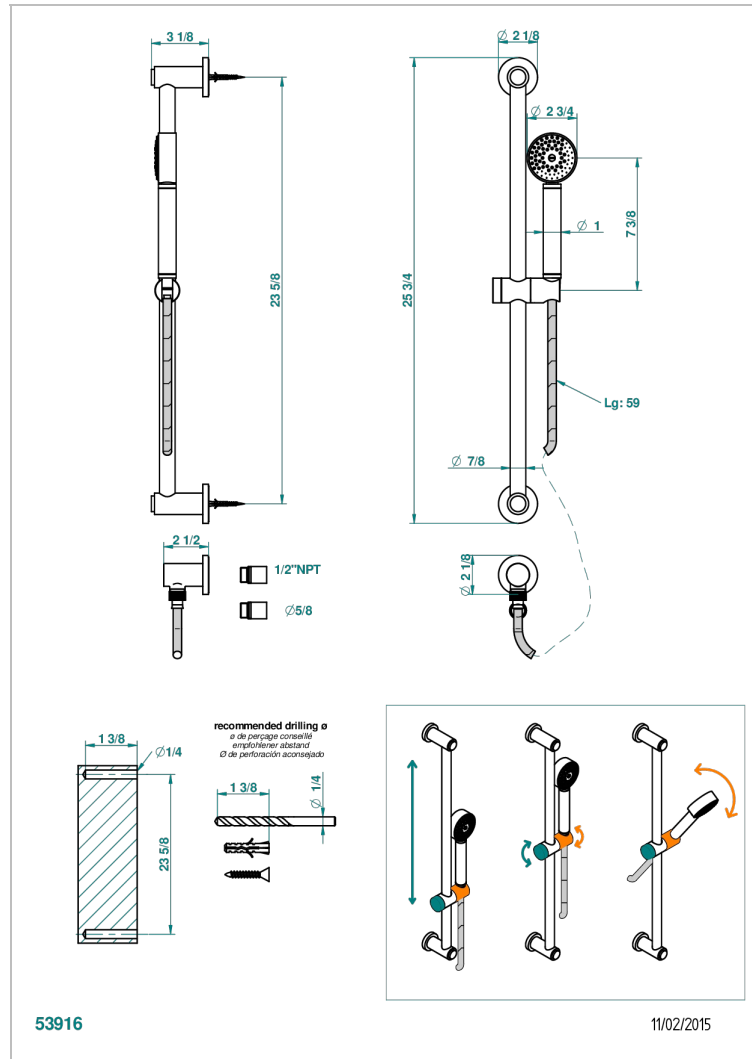

POMME CLEAR SATINY CRYSTAL

A42-58/US

Slide bar with handshower and elbow

CHARACTERISTIC

- Pomme clear satiny crystal
- Slide bar with handshower and elbow

TECHNICAL SPECS

- Recommandé : 3 bars (max. 5 bars) - Advised : 43,5 psi (max. 72 psi)
- 9,5 l/min à 3 bars (2.5 gpm at 43.5 psi)

AVAILABLE FINITIONS

Black nickel - D24

Blush PVD - H62

Brass color PVD - H49

Brown bronze color PVD - F33

Chrome polished - A02

Chrome polished / gold polished - G02

Copper antique matt, coated - H07

Nickel antique / Sovereign - H28

Nickel color PVD - H55

Nickel polished - B01

Rose Gold - F27

Satin chrome - C03

Silver polished, antique - H03

Silver rhodium - F18

Soft gold - F30