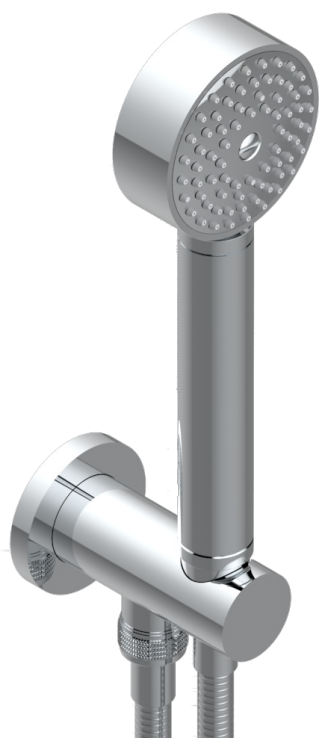

POMME CLEAR SATINY CRYSTAL

A42-54/US

Wall mounted handshower with integrated fixed hook

53862

22/01/2020

CHARACTERISTIC

- Pomme clear satiny crystal
- Wall mounted handshower with integrated fixed hook

TECHNICAL SPECS

- Recommandé : 3 bars (max. 5 bars) - Advised : 43,5 psi (max. 72 psi)
- 9,5 l/min à 3 bars (2.5 gpm at 43.5 psi)

AVAILABLE FINITIONS

Black nickel - D24

Blush PVD - H62

Brass color PVD - H49

Brown bronze color PVD - F33

Chrome polished - A02

Chrome polished / gold polished - G02

Copper antique matt, coated - H07

Gold color PVD - H52

Gold mat - F07

Gold polished - F01

Gold satiny - F03

Graphite PVD - H64

Matt nickel (American satin) - C01

Matt nickel color PVD - H56

Nickel antique / Sovereign - H28

Nickel color PVD - H55

Nickel polished - B01

Rose Gold - F27

Satin chrome - C03

Silver polished, antique - H03