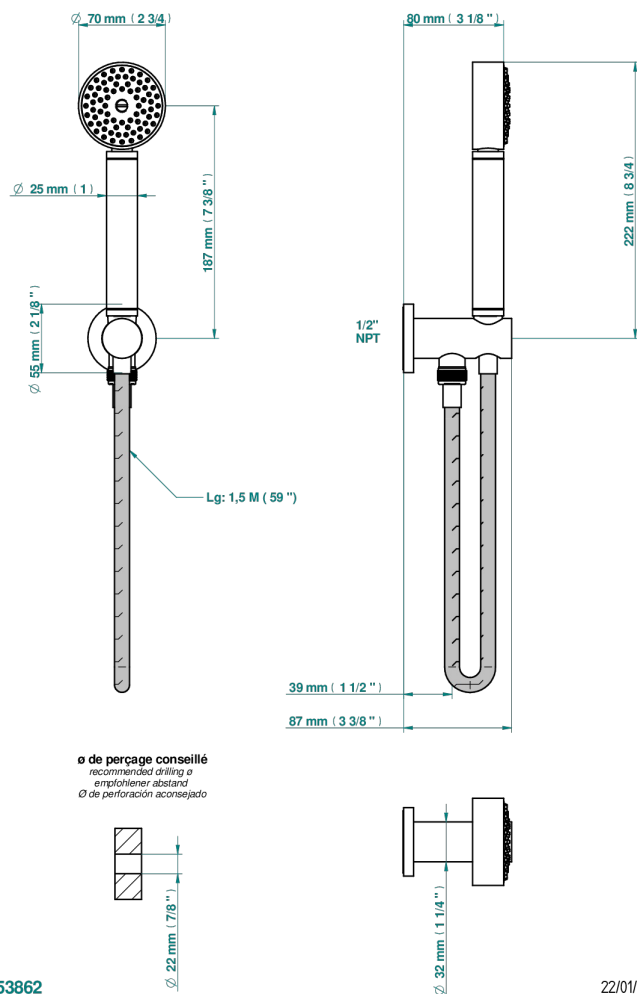

POMME CLEAR SATINY CRYSTAL

A42-54/US

Wall mounted handshower with integrated fixed hook

53862

22/01/2020

CHARACTERISTIC

- Pomme clear satiny crystal
- Wall mounted handshower with integrated fixed hook

TECHNICAL SPECS

- Recommandé : 3 bars (max. 5 bars) - Advised : 43,5 psi (max. 72 psi)
- 9,5 l/min à 3 bars (2.5 gpm at 43.5 psi)

AVAILABLE FINITIONS

Black nickel - D24

Blush PVD - H62

Brass color PVD - H49

Brown bronze color PVD - F33

Matt nickel (American satin) - C01

Matt nickel color PVD - H56

Nickel antique / Sovereign - H28

Nickel color PVD - H55

Nickel polished - B01

Rose Gold - F27

Satin chrome - C03

Silver polished, antique - H03