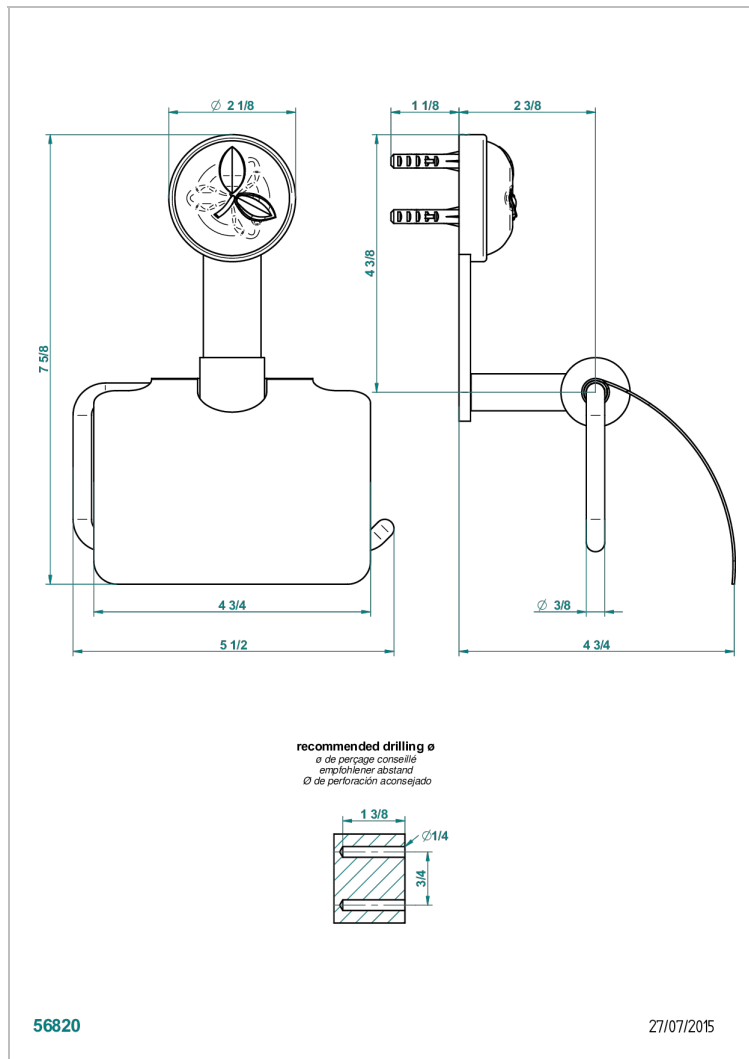

# POMME CLEAR SATINY CRYSTAL

A42-538AC

Toilet paper holder, single mount with cover

## CHARACTERISTIC

- Pomme clear satiny crystal
- Toilet paper holder, single mount with cover