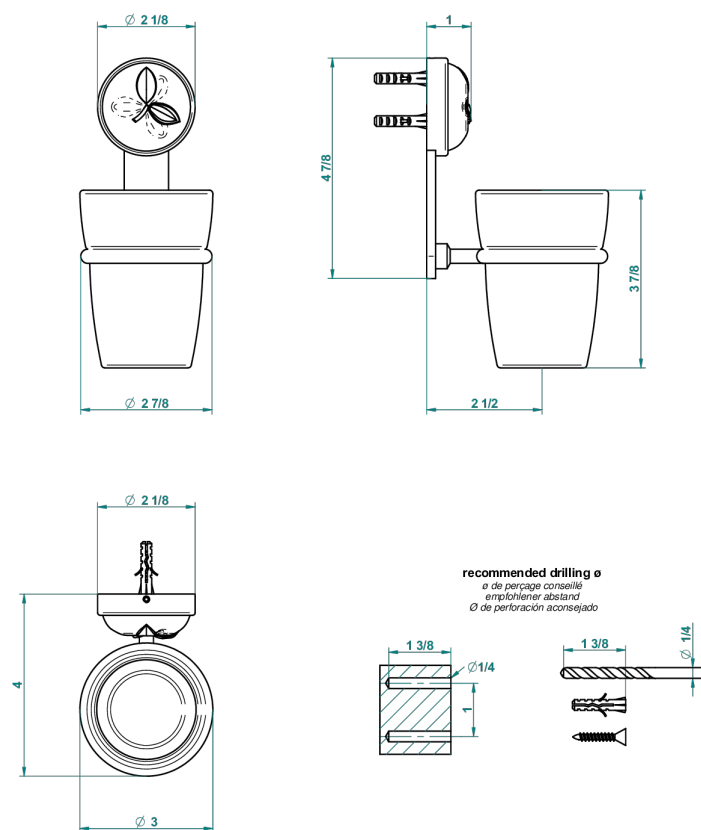

POMME CLEAR SATINY CRYSTAL

A42-536

Tumbler holder, wall mounted

56730

10/07/2015

CHARACTERISTIC

- Pomme clear satiny crystal
- Tumbler holder, wall mounted

AVAILABLE FINITIONS