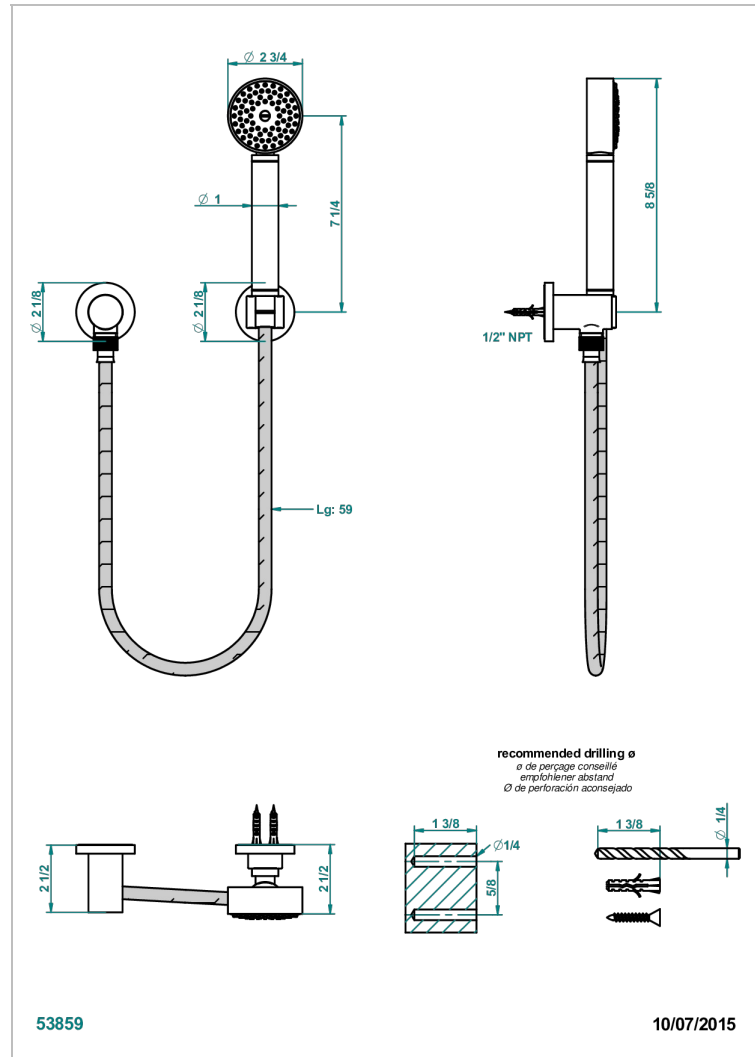

POMME CLEAR SATINY CRYSTAL

A42-52/US

Wall mounted handshower with separate fixed hook

THG[®]
PARIS

CHARACTERISTIC

- Pomme clear satiny crystal
- Wall mounted handshower with separate fixed hook

TECHNICAL SPECS

- Recommandé : 3 bars (max. 5 bars) - Advised : 43,5 psi (max. 72 psi)
- 9,5 l/min à 3 bars (2.5 gpm at 43.5 psi)

AVAILABLE FINITIONS

Black nickel - D24

Blush PVD - H62

Brass color PVD - H49

Brown bronze color PVD - F33