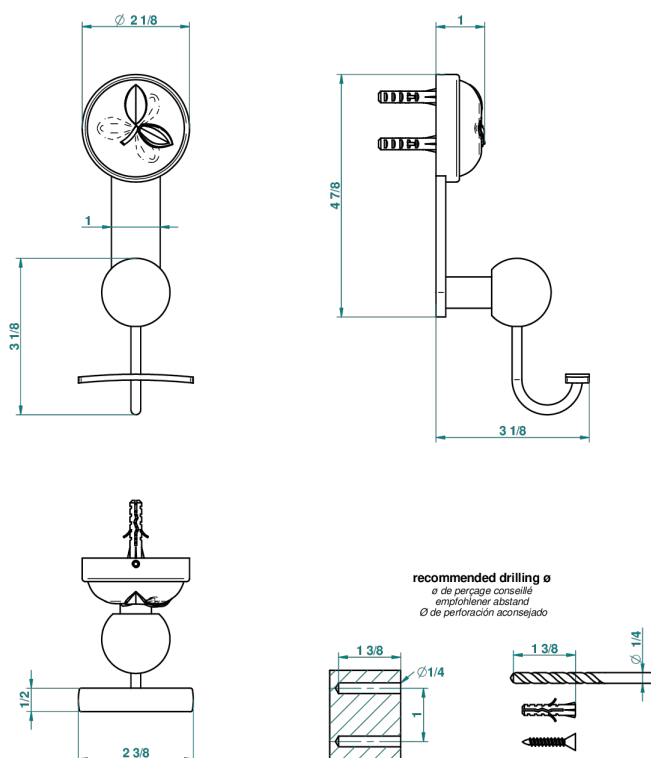

# POMME CLEAR SATINY CRYSTAL

A42-510

Robe hook

55825

25/02/2015

## CHARACTERISTIC

- Pomme clear satiny crystal
- Robe hook

Nickel antique / Sovereign - H28

Nickel color PVD - H55

Nickel polished - B01

Rose Gold - F27

Satin chrome - C03

Silver polished, antique - H03

Silver rhodium - F18

Soft gold - F30