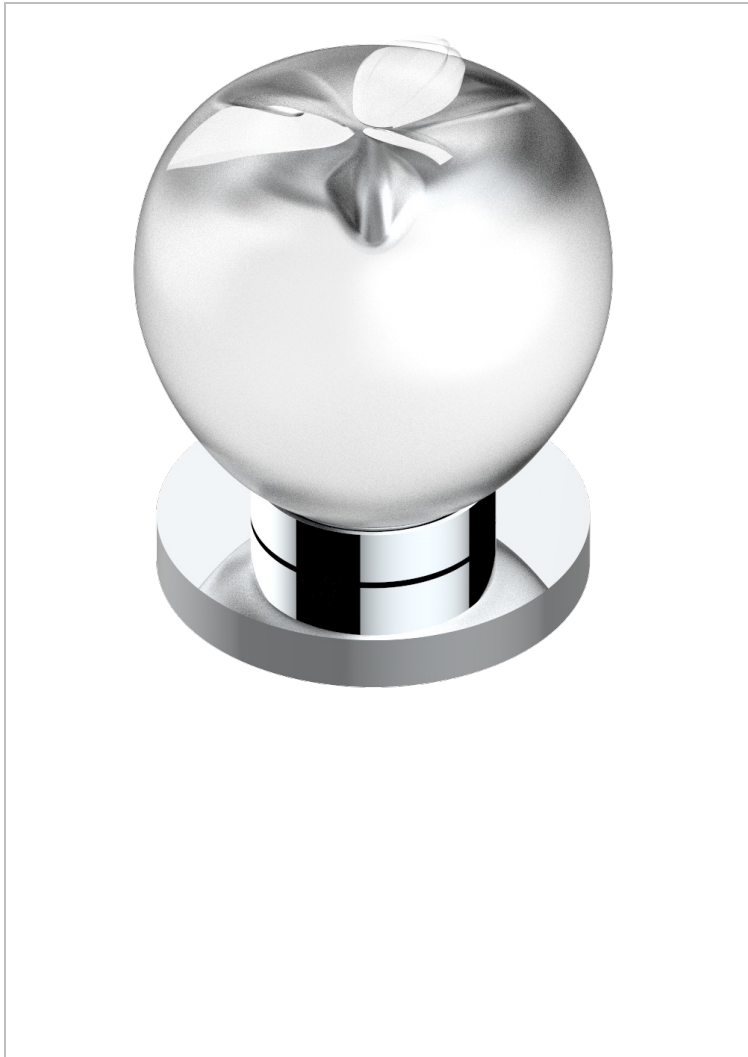

# POMME CLEAR SATINY CRYSTAL

A42-504VGUS

2-function deck diverter with trim

## CHARACTERISTIC

- Pomme clear satiny crystal
- 2-function deck diverter with trim

## AVAILABLE FINITIONS

Black nickel - D24  
 Blush PVD - H62  
 Brass color PVD - H49  
 Brown bronze color PVD - F33  
 Chrome polished - A02  
 Chrome polished / gold polished - G02

Copper antique matt, coated - H07  
 Gold color PVD - H52  
 Gold mat - F07  
 Gold polished - F01  
 Gold satiny - F03  
 Graphite PVD - H64

Light coated bronze - D01  
 Matt Umber PVD - H67  
 Matt blush PVD - H60  
 Matt brass color PVD - H50  
 Matt brown bronze color PVD - F34  
 Matt chrome (American satin) - C02

Matt gold color PVD - H53  
 Matt graphite PVD - H65  
 Matt nickel (American satin) - C01  
 Matt nickel color PVD - H56  
 Nickel antique / Sovereign - H28  
 Nickel color PVD - H55