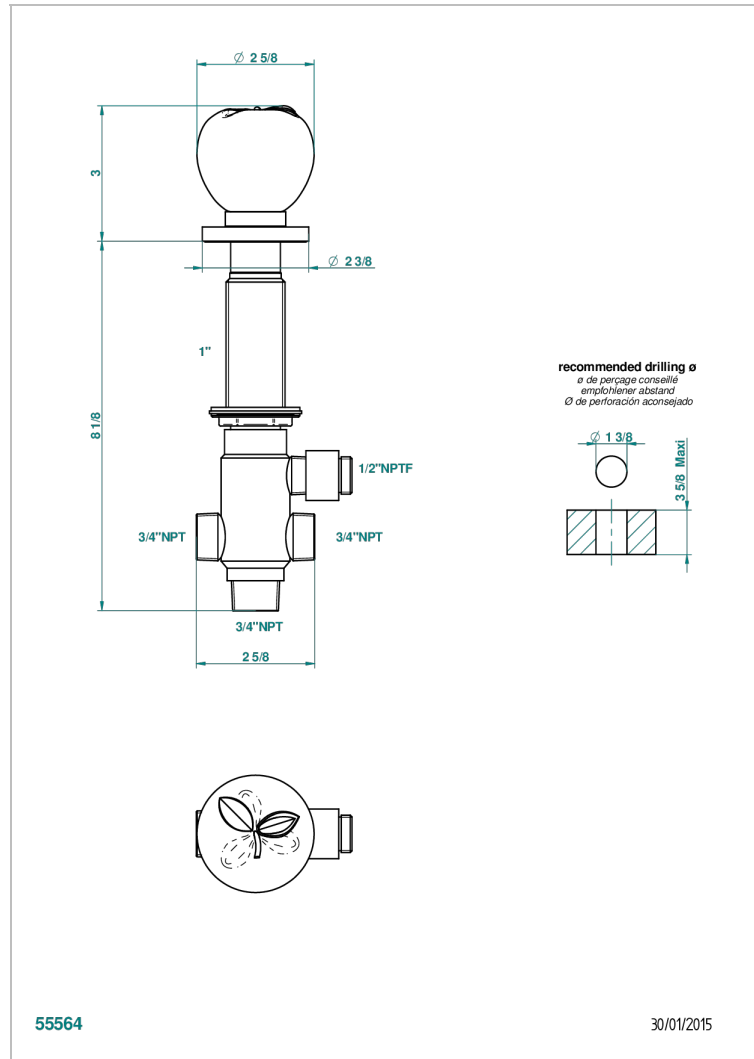

# POMME CLEAR SATINY CRYSTAL

A42-504VGUS

2-function deck diverter with trim

## CHARACTERISTIC

- Pomme clear satiny crystal
- 2-function deck diverter with trim