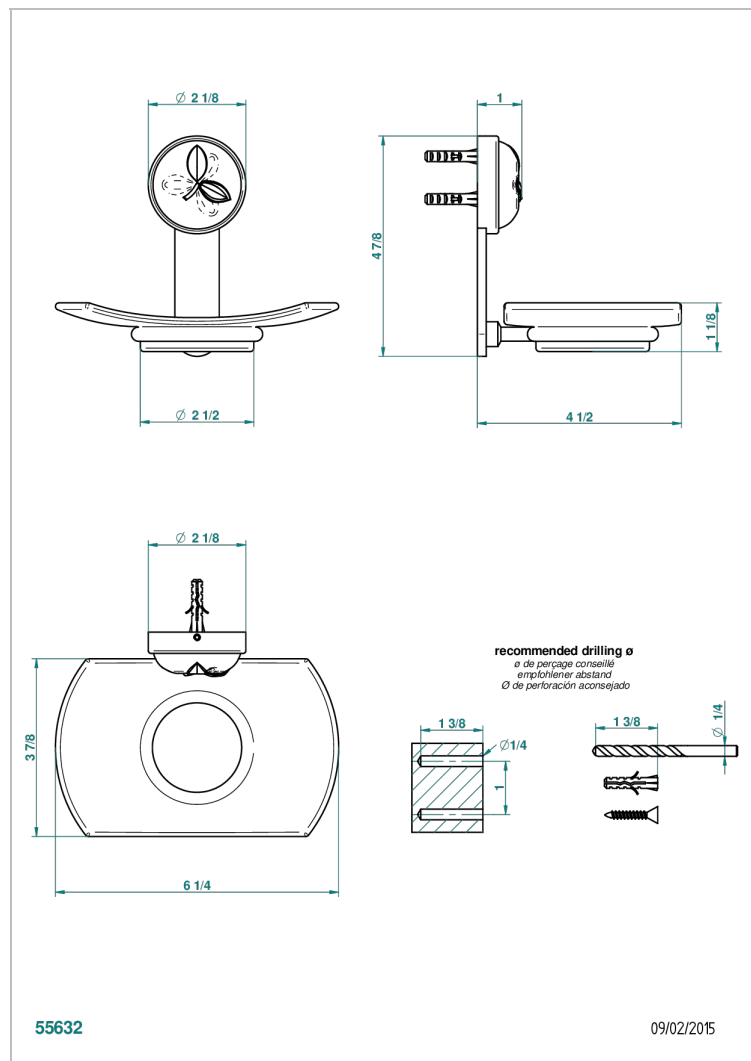

POMME CLEAR SATINY CRYSTAL

A42-500

Glass soap dish, wall mounted

CHARACTERISTIC

- Pomme clear satiny crystal
- Glass soap dish, wall mounted

AVAILABLE FINITIONS

Black nickel - D24

Blush PVD - H62