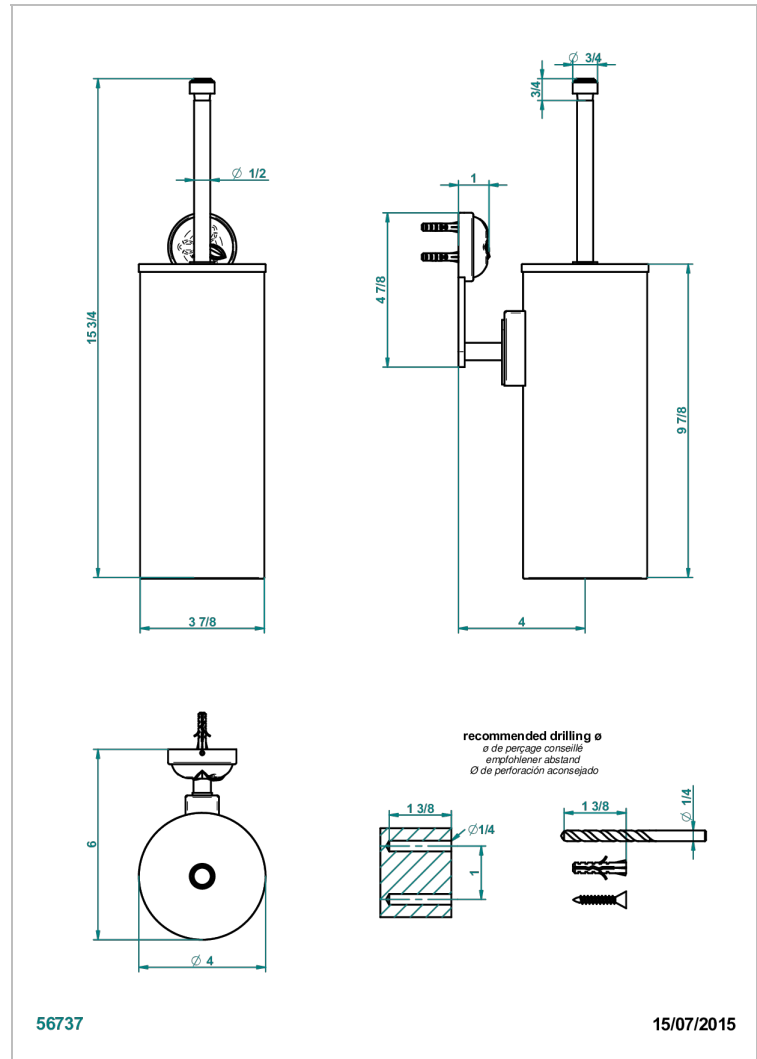

# POMME CLEAR SATINY CRYSTAL

A42-4720C

Metal toilet brush holder with brush with cover wall mounted

THG<sup>®</sup>  
PARIS

## CHARACTERISTIC

- Pomme clear satiny crystal
- Metal toilet brush holder with brush with cover wall mounted