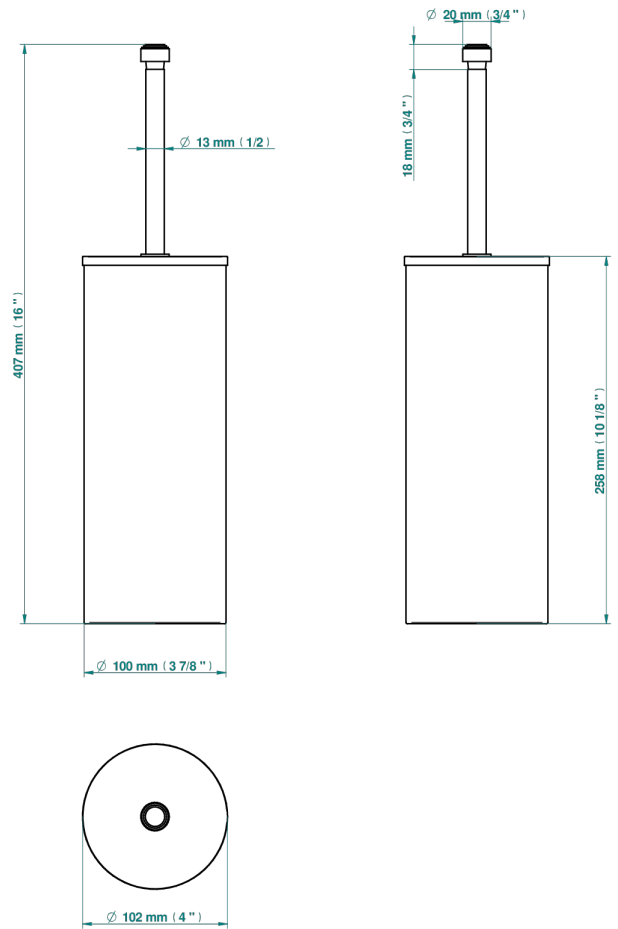

# POMME CLEAR SATINY CRYSTAL

A42-4700C

Metal toilet brush holder with brush with cover floor mounted

18275

18/01/2021

## CHARACTERISTIC

- Pomme clear satiny crystal
- Metal toilet brush holder with brush with cover floor mounted