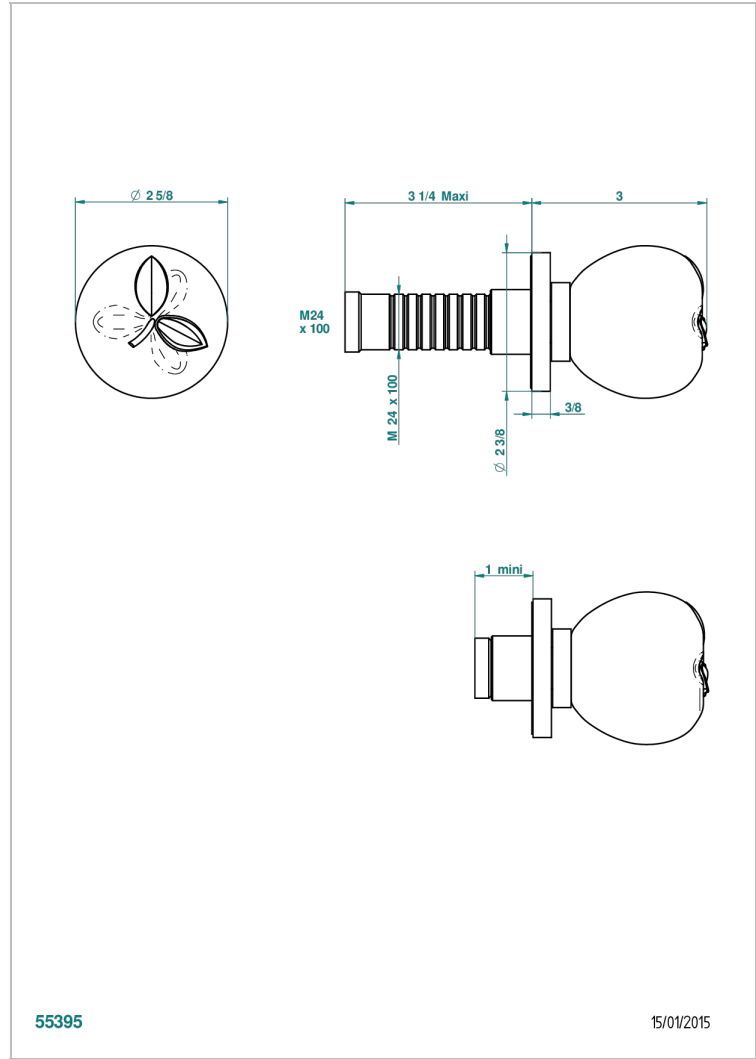

POMME CLEAR SATINY CRYSTAL

A42-30B

Wall volume control 30 & 32 trim

THG[®]
PARIS

55395

15/01/2015

CHARACTERISTIC

- Pomme clear satiny crystal
- Wall volume control 30 & 32 trim

RELATED SKU'S

- Ref. G00-32CUSA 3/4" Volume control wall valve with ceramic cartridge
- Ref. G00-32HUSA 3/4" Volume control wall valve with ceramic cartridge counterclockwise
- Ref. G00-30CUSA 1/2" volume control wall valve with ceramic cartridge
- Ref. G00-30HUSA 1/2" Volume control wall valve with ceramic cartridge counterclockwise