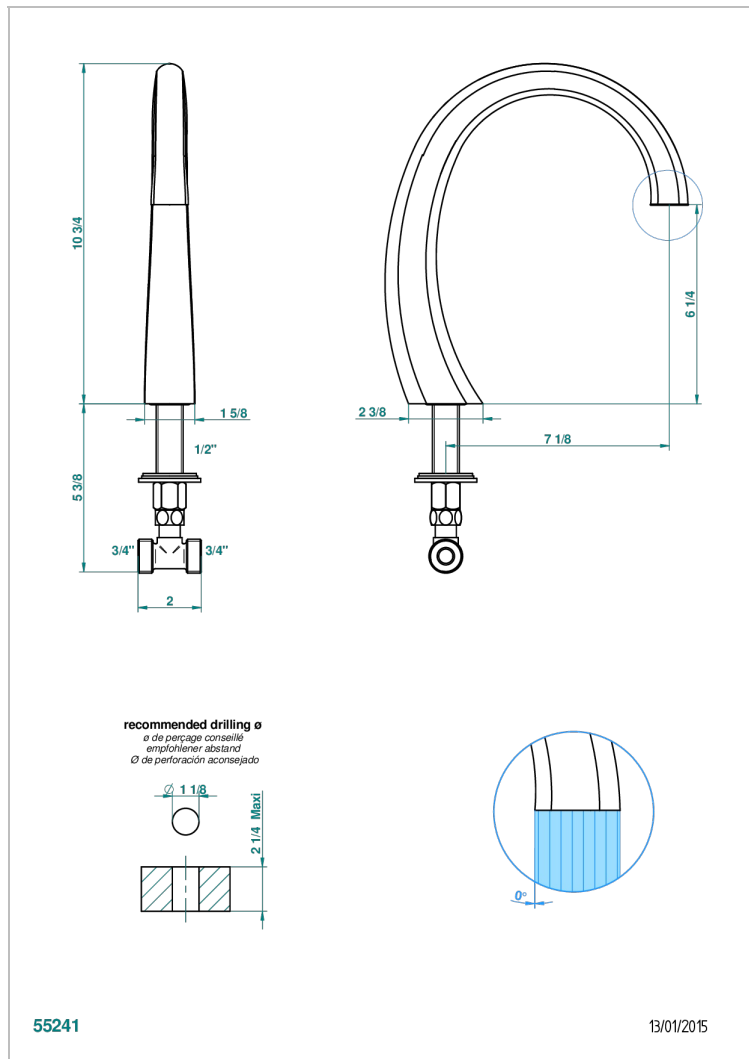

POMME CLEAR SATINY CRYSTAL

A42-29SG

Bathtub spout

CHARACTERISTIC

- Pomme clear satiny crystal
- Bathtub spout

AVAILABLE FINITIONS

Black nickel - D24
 Blush PVD - H62
 Brass color PVD - H49
 Brown bronze color PVD - F33
 Chrome polished - A02
 Chrome polished / gold polished - G02