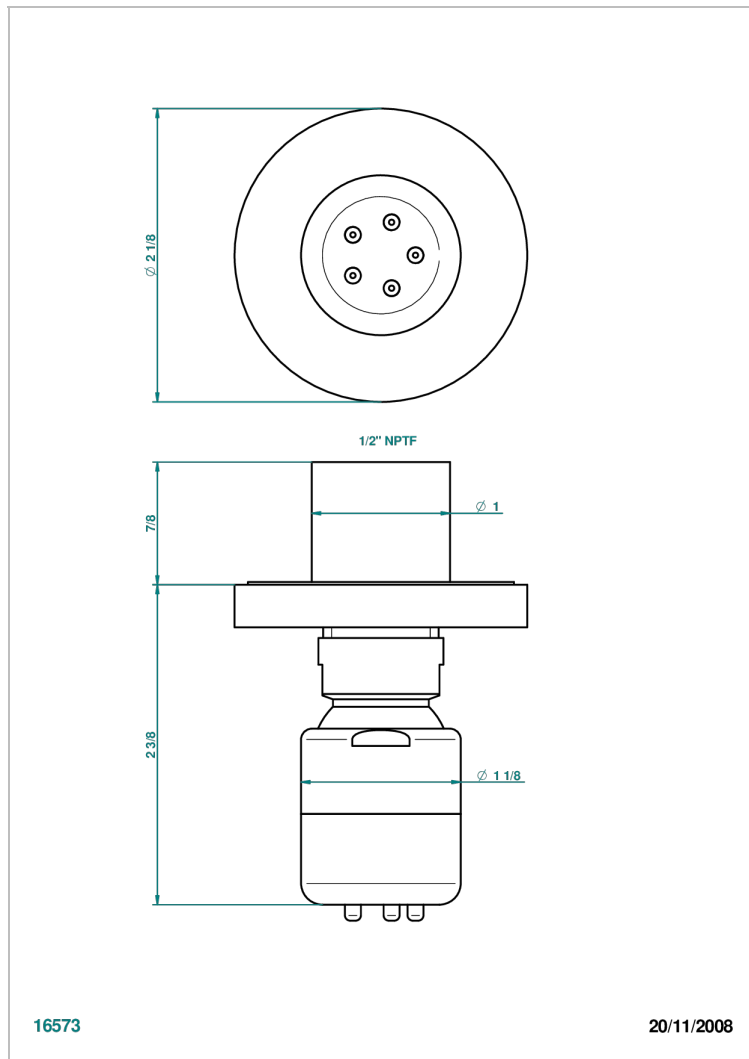

# POMME CLEAR SATINY CRYSTAL

A42-290/BUS

Body spray 1/2" with Easyclean system

THG<sup>®</sup>  
PARIS

16573

20/11/2008

## CHARACTERISTIC

- Pomme clear satiny crystal
- Body spray 1/2" with Easyclean system