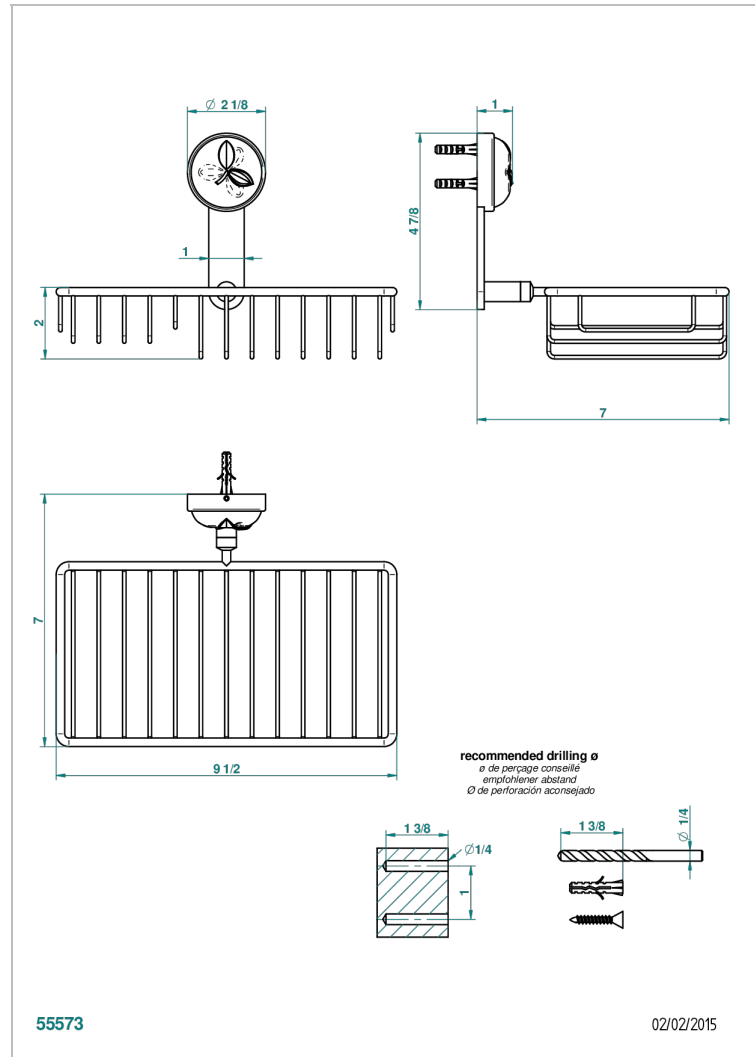

POMME CLEAR SATINY CRYSTAL

A42-2620

Soap and sponge holder, wall mounted

THG[®]
PARIS

CHARACTERISTIC

- Pomme clear satiny crystal
- Soap and sponge holder, wall mounted

AVAILABLE FINITIONS

Black nickel - D24
Blush PVD - H62
Brass color PVD - H49
Brown bronze color PVD - F33
Chrome polished - A02
Chrome polished / gold polished - G02