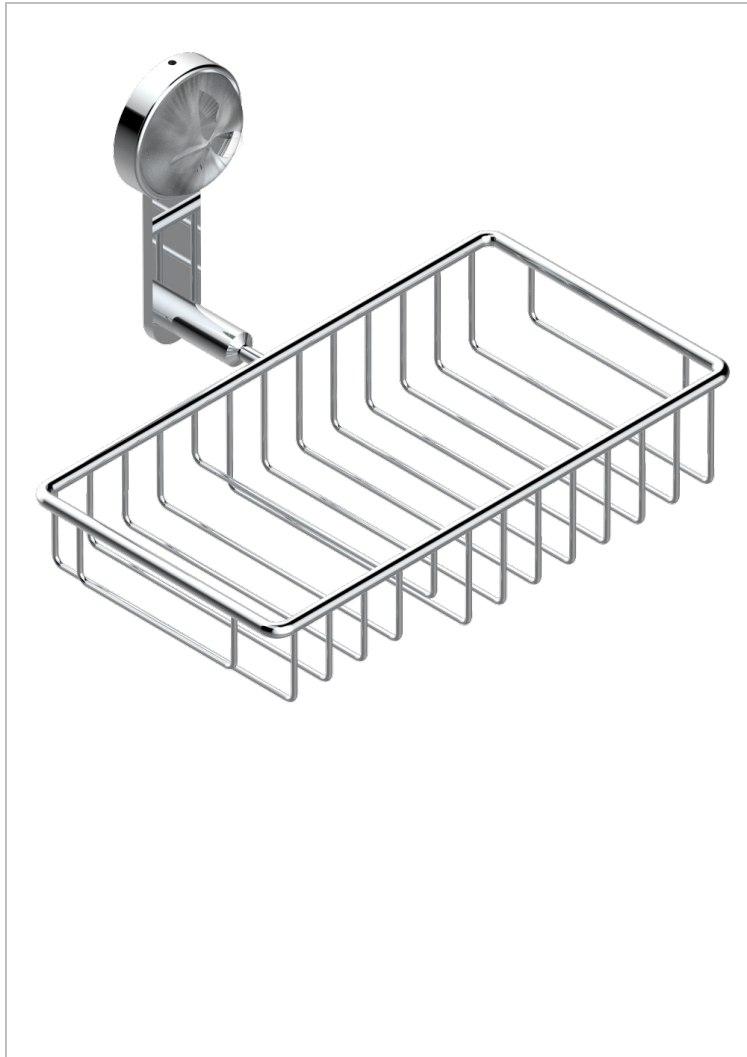

POMME CLEAR SATINY CRYSTAL

A42-2620

Soap and sponge holder, wall mounted

THG[®]
PARIS

CHARACTERISTIC

- Pomme clear satiny crystal
- Soap and sponge holder, wall mounted

AVAILABLE FINITIONS

Black nickel - D24
Blush PVD - H62
Brass color PVD - H49
Brown bronze color PVD - F33
Chrome polished - A02
Chrome polished / gold polished - G02

Copper antique matt, coated - H07
Gold color PVD - H52
Gold mat - F07
Gold polished - F01
Gold satiny - F03
Graphite PVD - H64

Light coated bronze - D01
Matt Umber PVD - H67
Matt blush PVD - H60
Matt brass color PVD - H50
Matt brown bronze color PVD - F34
Matt chrome (American satin) - C02

Matt gold color PVD - H53
Matt graphite PVD - H65
Matt nickel (American satin) - C01
Matt nickel color PVD - H56
Nickel antique / Sovereign - H28
Nickel color PVD - H55

Nickel polished - B01
Rose Gold - F27
Satin chrome - C03
Silver polished, antique - H03
Silver rhodium - F18
Soft gold - F30