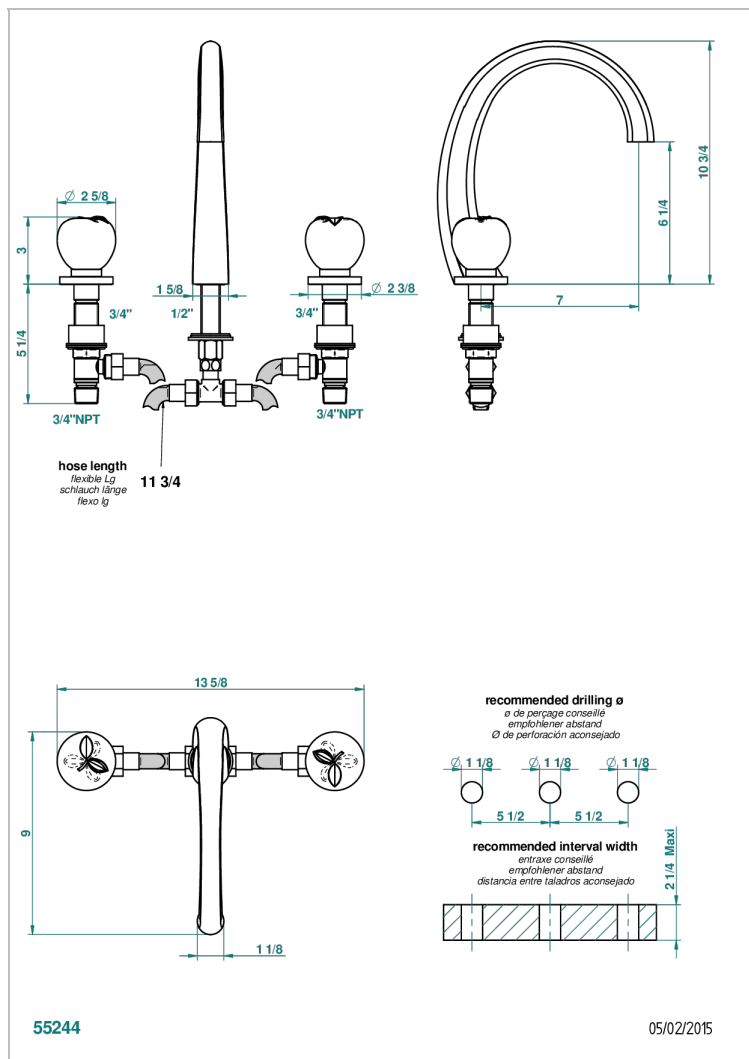

POMME CLEAR SATINY CRYSTAL

A42-25SGUS

Roman tub set with 3/4" valves

CHARACTERISTIC

- Pomme clear satiny crystal
- Roman tub set with 3/4" valves

AVAILABLE FINITIONS

Black nickel - D24

Blush PVD - H62