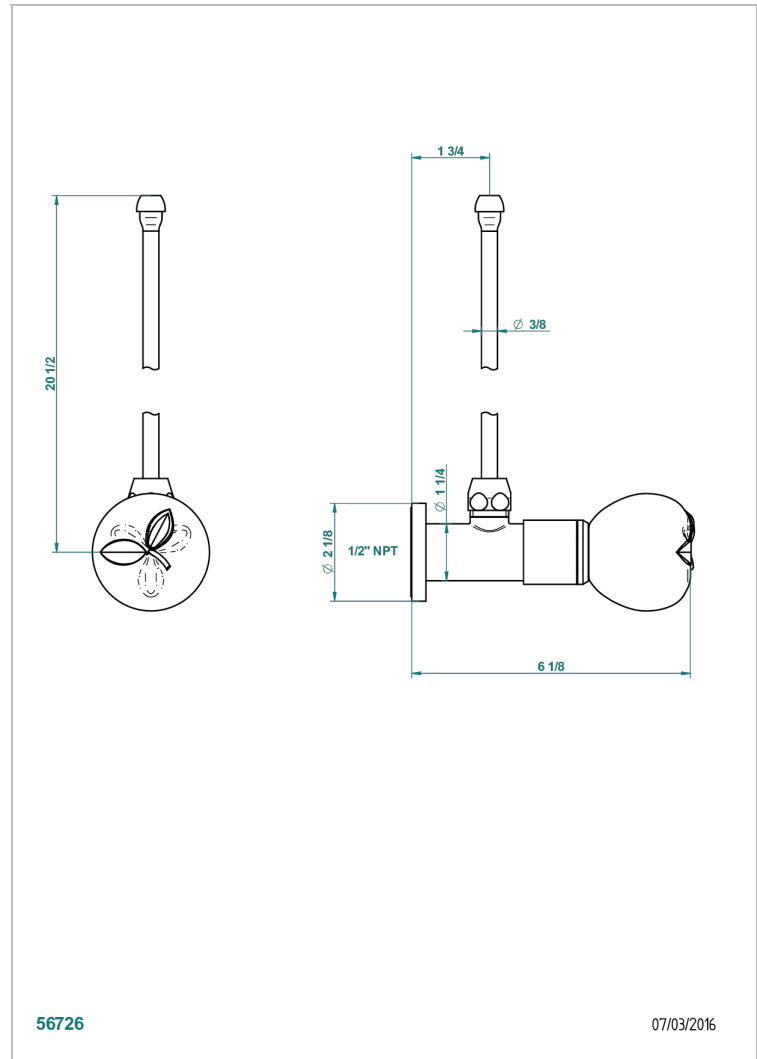

POMME CLEAR SATINY CRYSTAL

A42-181/SLA

Angle supply valve with 3/8" adaptor set

THG[®]
PARIS

56726

07/03/2016

CHARACTERISTIC

- Pomme clear satiny crystal
- Angle supply valve with 3/8" adaptor set