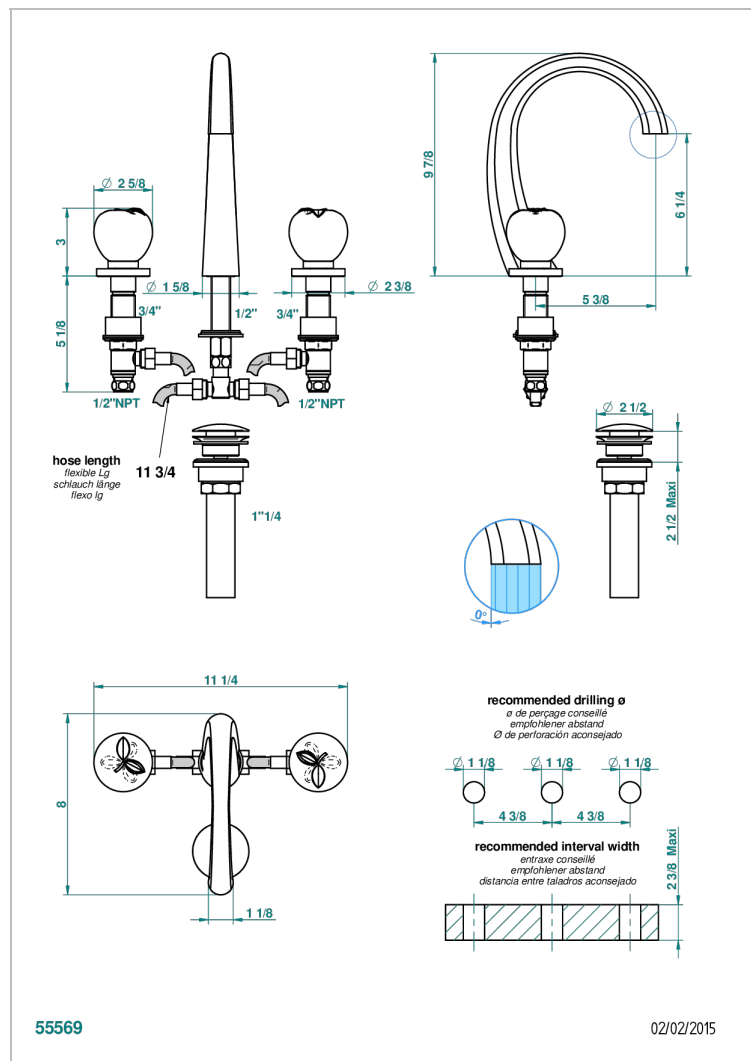

POMME CLEAR SATINY CRYSTAL

A42-151/US

Widespread lavatory set with drain

CHARACTERISTIC

- Pomme clear satiny crystal
- Widespread lavatory set with drain

TECHNICAL SPECS

- Recommandé : 3 bars (max. 5 bars) - Advised : 43,5 psi (max. 72 psi)
- 5,7 l/min à 3 bars (1.5 gpm at 43.5 psi)
- 1.2 gpm on demand in accordance with California's rules

AVAILABLE FINITIONS

Black nickel - D24
 Blush PVD - H62
 Brass color PVD - H49
 Brown bronze color PVD - F33
 Chrome polished - A02
 Chrome polished / gold polished - G02

Copper antique matt, coated - H07
 Gold color PVD - H52
 Gold mat - F07
 Gold polished - F01
 Gold satiny - F03
 Graphite PVD - H64