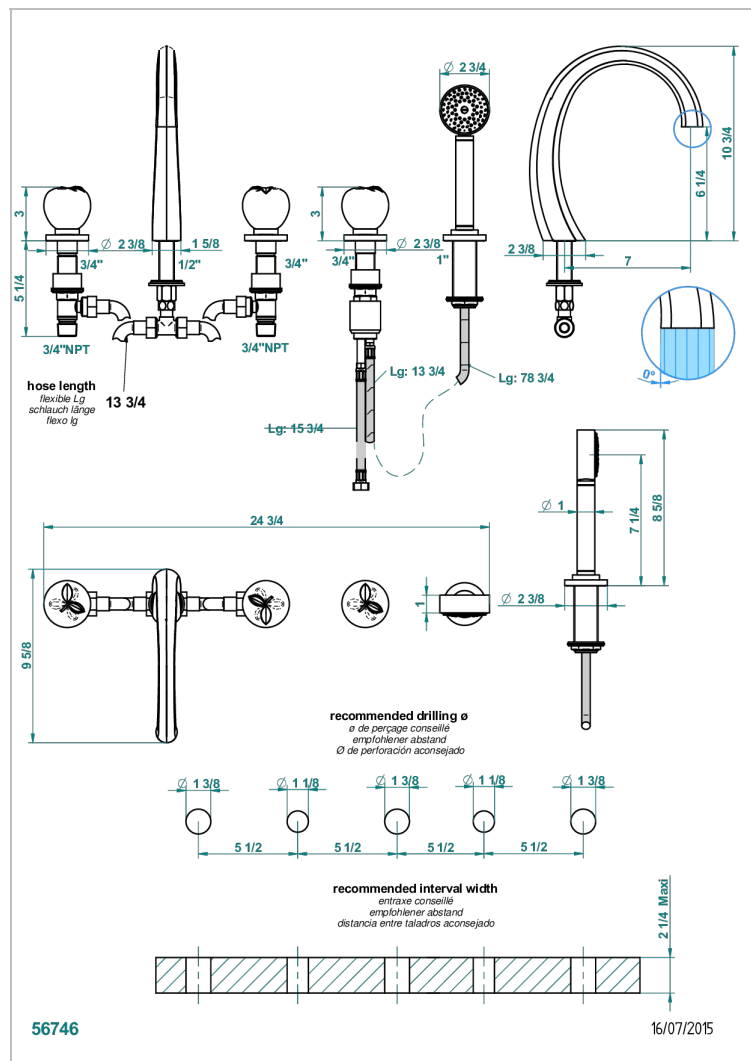

# POMME CLEAR SATINY CRYSTAL

A42-1132SGUS

Roman tub set with 2 x 3/4" valves and rim mounted ceramic mixer with progressive cartridge and handshower

## CHARACTERISTIC

- Pomme clear satiny crystal
- Roman tub set with 2 x 3/4" valves and rim mounted ceramic mixer with progressive cartridge and handshower

Nickel antique / Sovereign - H28

Nickel color PVD - H55

Nickel polished - B01

Rose Gold - F27

Satin chrome - C03

Silver polished, antique - H03

Silver rhodium - F18

Soft gold - F30