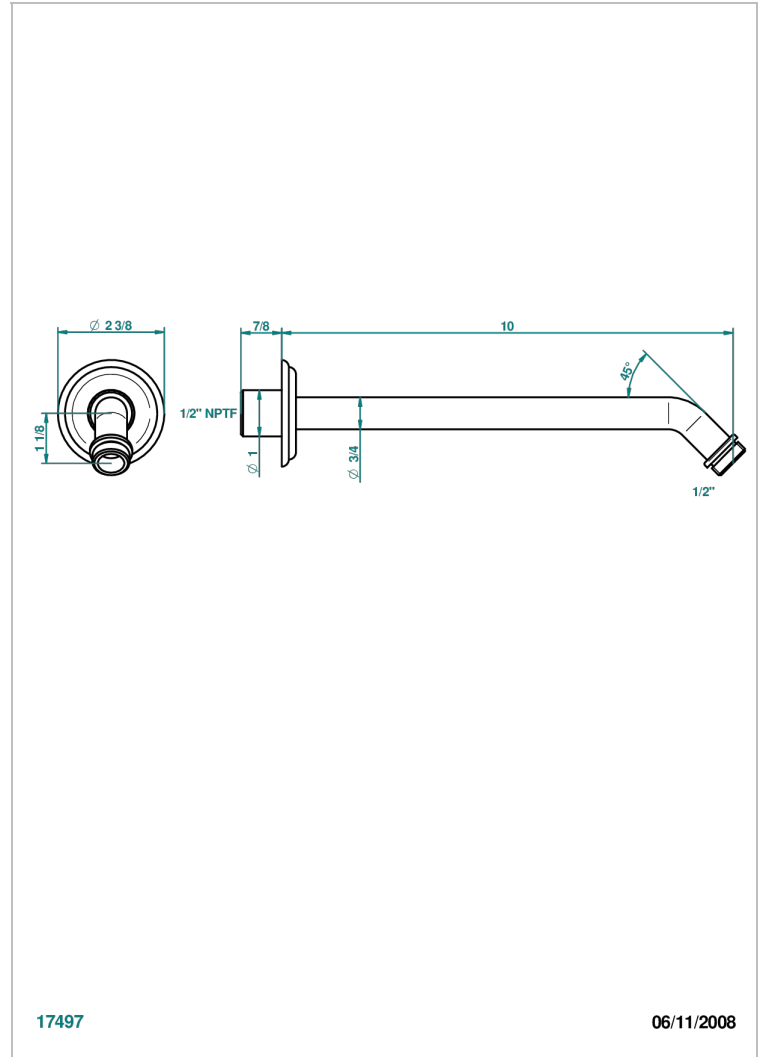

DAHLIA

A41-84/US

Horizontal shower arm, 45°, lg: 10"

THG[®]
PARIS

CHARACTERISTIC

- Dahlia
- Horizontal shower arm, 45°, lg: 10"

AVAILABLE FINITIONS

Black nickel - D24
Blush PVD - H62
Brass color PVD - H49
Brown bronze color PVD - F33
Chrome polished - A02
Chrome polished / gold polished - G02