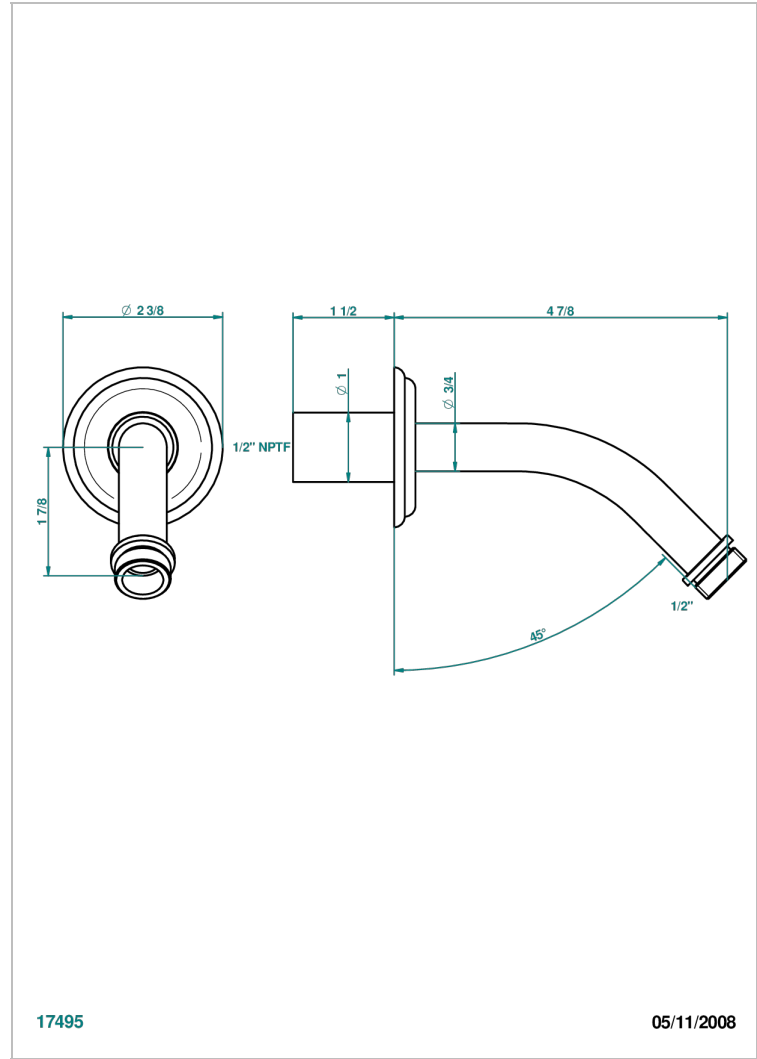

DAHLIA

A41-82/US

Horizontal shower arm, 45°, lg: 4" 3/4

17495

05/11/2008

CHARACTERISTIC

- Dahlia
- Horizontal shower arm, 45°, lg: 4" 3/4

AVAILABLE FINITIONS