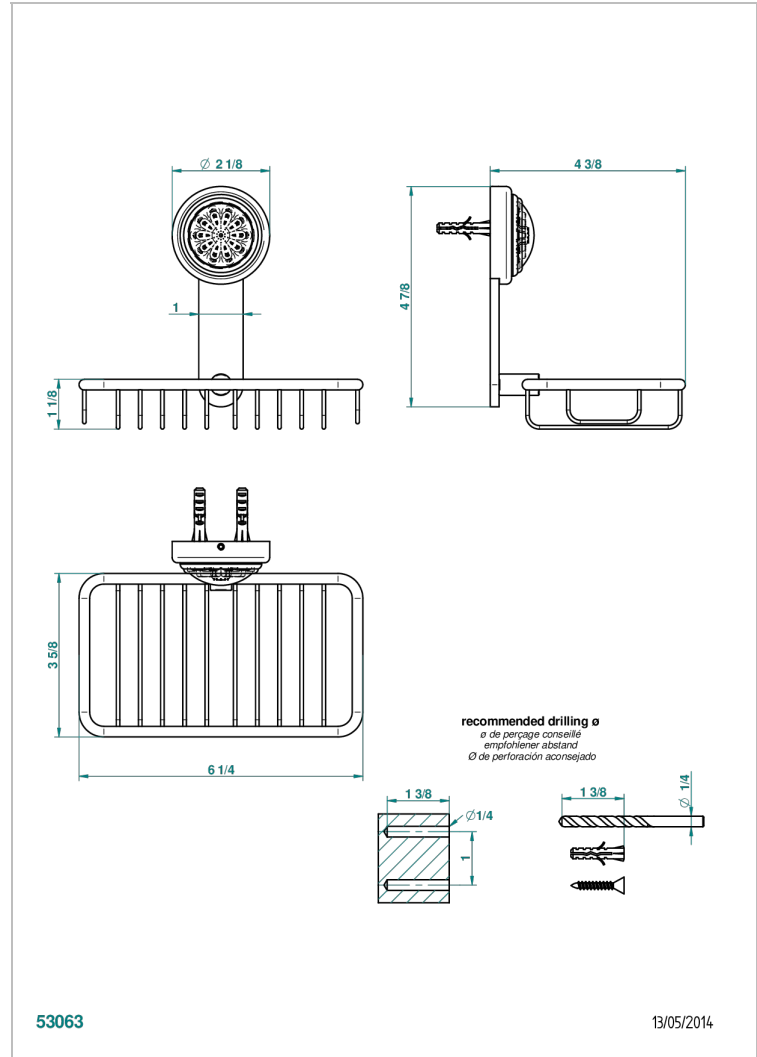

DAHLIA

A41-620

Soap basket, wall mounted 6"1/4 x 3"5/8

CHARACTERISTIC

- Dahlia
- Soap basket, wall mounted 6"1/4 x 3"5/8

AVAILABLE FINITIONS

Black nickel - D24
Blush PVD - H62
Brass color PVD - H49
Brown bronze color PVD - F33
Chrome polished - A02
Chrome polished / gold polished - G02