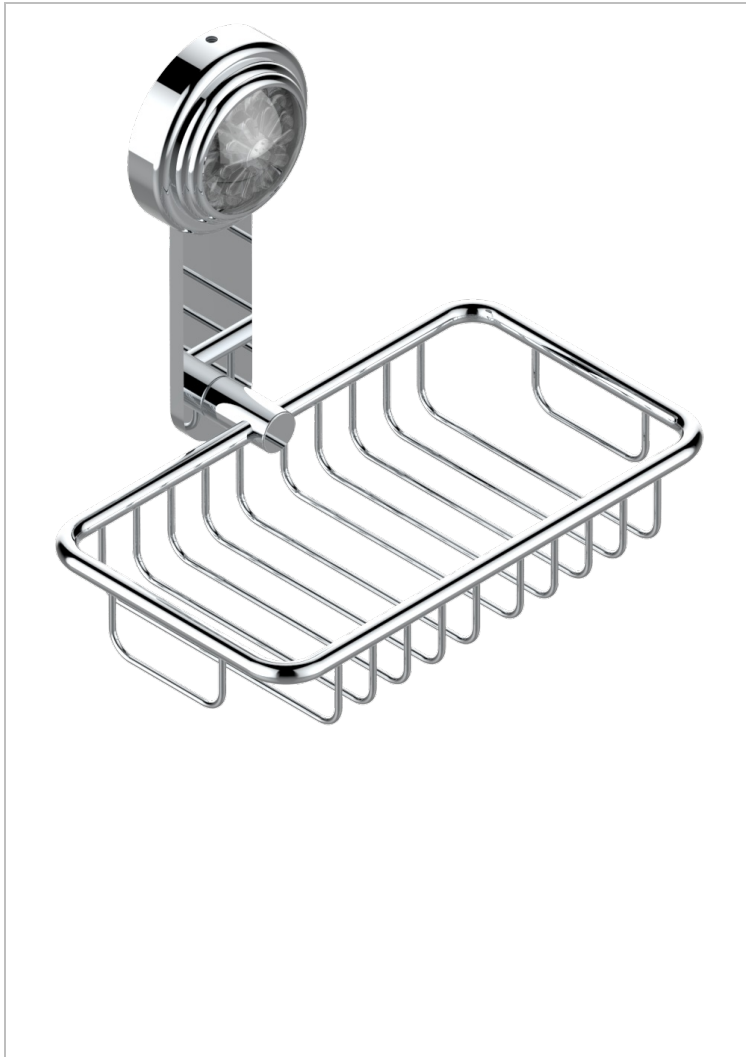

DAHLIA

A41-620

Soap basket, wall mounted 6"1/4 x 3"5/8

CHARACTERISTIC

- Dahlia
- Soap basket, wall mounted 6"1/4 x 3"5/8

AVAILABLE FINITIONS

Black nickel - D24
Blush PVD - H62
Brass color PVD - H49
Brown bronze color PVD - F33
Chrome polished - A02
Chrome polished / gold polished - G02

Copper antique matt, coated - H07
Gold color PVD - H52
Gold mat - F07
Gold polished - F01
Gold satiney - F03
Graphite PVD - H64

Light coated bronze - D01
Matt Umber PVD - H67
Matt blush PVD - H60
Matt brass color PVD - H50
Matt brown bronze color PVD - F34
Matt chrome (American satin) - C02

Matt gold color PVD - H53
Matt graphite PVD - H65
Matt nickel (American satin) - C01
Matt nickel color PVD - H56
Nickel antique / Sovereign - H28
Nickel color PVD - H55

Nickel polished - B01
Rose Gold - F27
Satin chrome - C03
Silver polished, antique - H03
Silver rhodium - F18
Soft gold - F30