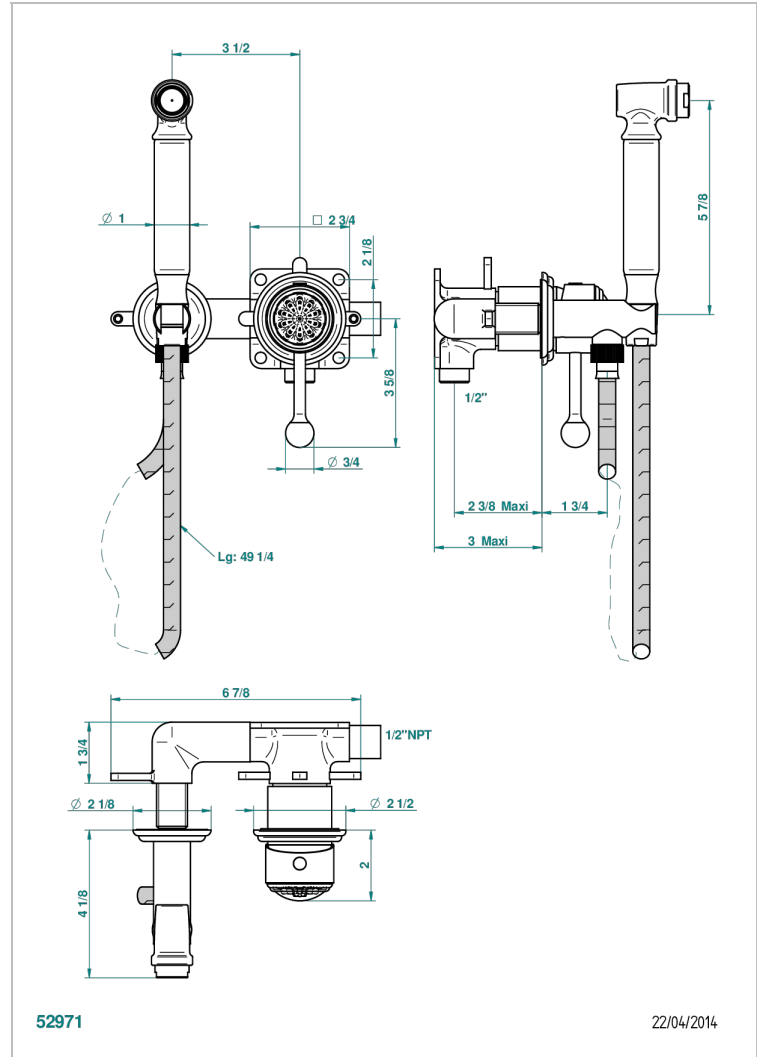

DAHLIA

A41-5840/MUS

Handheld spray bidet with mixing valve, hose, elbow/hook

52971

22/04/2014

CHARACTERISTIC

- Dahlia
- Handheld spray bidet with mixing valve, hose, elbow/hook

TECHNICAL SPECS

- Recommandé : 3 bars (max. 5 bars) - Advised : 43,5 psi (max. 72 psi)
- 9,5 l/min à 3 bars (2.5 gpm at 43.5 psi)

AVAILABLE FINITIONS

Black nickel - D24
Blush PVD - H62
Brass color PVD - H49
Brown bronze color PVD - F33
Chrome polished - A02
Chrome polished / gold polished - G02