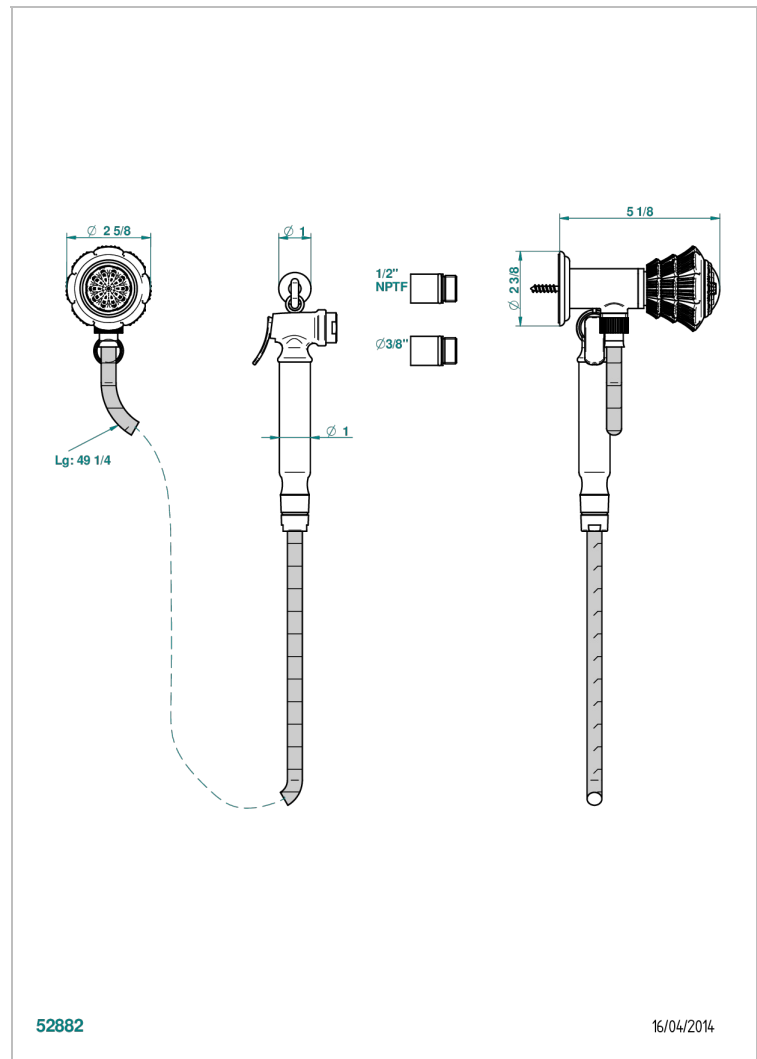

DAHLIA

A41-5840/8US

Handheld spray bidet with hose, elbow and hook

THG[®]
PARIS

CHARACTERISTIC

- Dahlia
- Handheld spray bidet with hose, elbow and hook

TECHNICAL SPECS

- Recommandé : 3 bars (max. 5 bars) - Advised : 43,5 psi (max. 72 psi)
- 9,5 l/min à 3 bars (2.5 gpm at 43.5 psi)

AVAILABLE FINITIONS

- Chrome polished - A02
- Chrome polished / gold polished - G02
- Gold polished - F01
- Nickel polished - B01