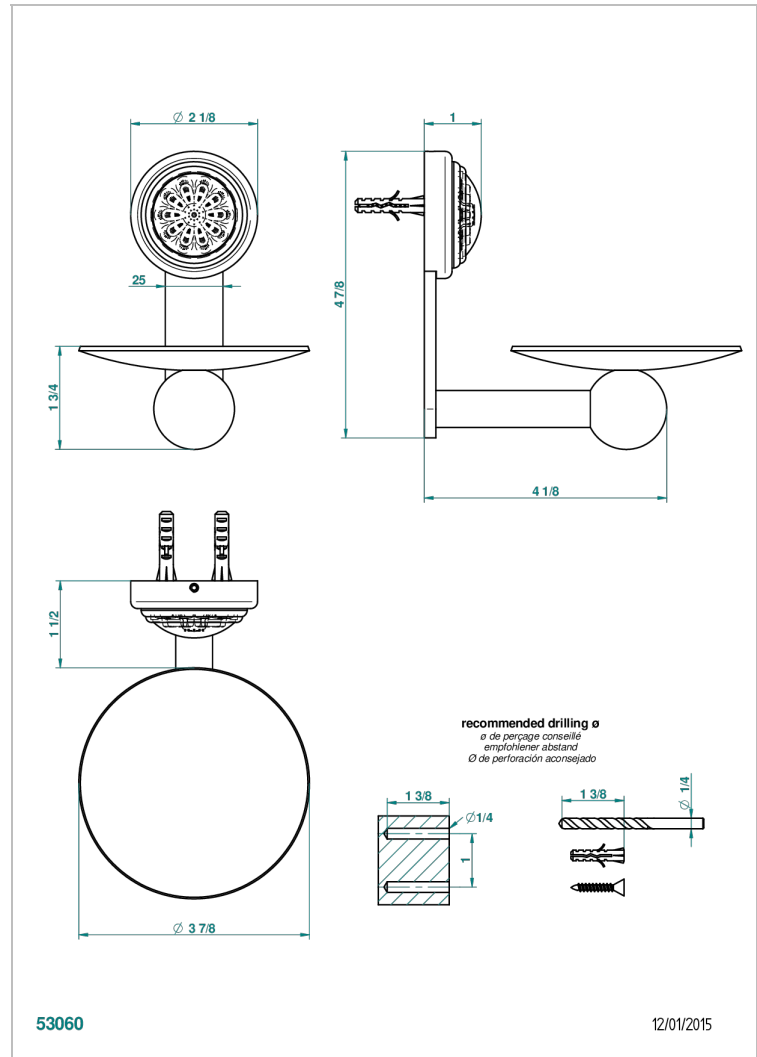

DAHLIA

A41-546

Soap dish, wall mounted, 4" diameter

CHARACTERISTIC

- Dahlia
- Soap dish, wall mounted, 4" diameter

AVAILABLE FINITIONS

Black nickel - D24
Blush PVD - H62
Brass color PVD - H49
Brown bronze color PVD - F33
Chrome polished - A02
Chrome polished / gold polished - G02

Matt gold color PVD - H53
Matt graphite PVD - H65
Matt nickel (American satin) - C01
Matt nickel color PVD - H56
Nickel antique / Sovereign - H28
Nickel color PVD - H55

Nickel polished - B01
Rose Gold - F27
Satin chrome - C03
Silver polished, antique - H03
Silver rhodium - F18
Soft gold - F30