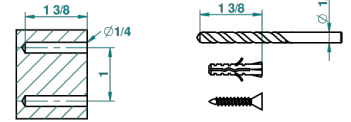

53058

28/04/2014

CHARACTERISTIC

- Dahlia
- Reserve toilet paper holder

AVAILABLE FINITIONS

Black nickel - D24
Blush PVD - H62
Brass color PVD - H49
Brown bronze color PVD - F33
Chrome polished - A02
Chrome polished / gold polished - G02

Copper antique matt, coated - H07
Gold color PVD - H52
Gold mat - F07
Gold polished - F01
Gold satiney - F03
Graphite PVD - H64

Light coated bronze - D01
Matt Umber PVD - H67
Matt blush PVD - H60
Matt brass color PVD - H50
Matt brown bronze color PVD - F34
Matt chrome (American satin) - C02

Matt gold color PVD - H53
Matt graphite PVD - H65
Matt nickel (American satin) - C01
Matt nickel color PVD - H56
Nickel antique / Sovereign - H28
Nickel color PVD - H55

Nickel polished - B01
Rose Gold - F27
Satin chrome - C03
Silver polished, antique - H03
Silver rhodium - F18
Soft gold - F30