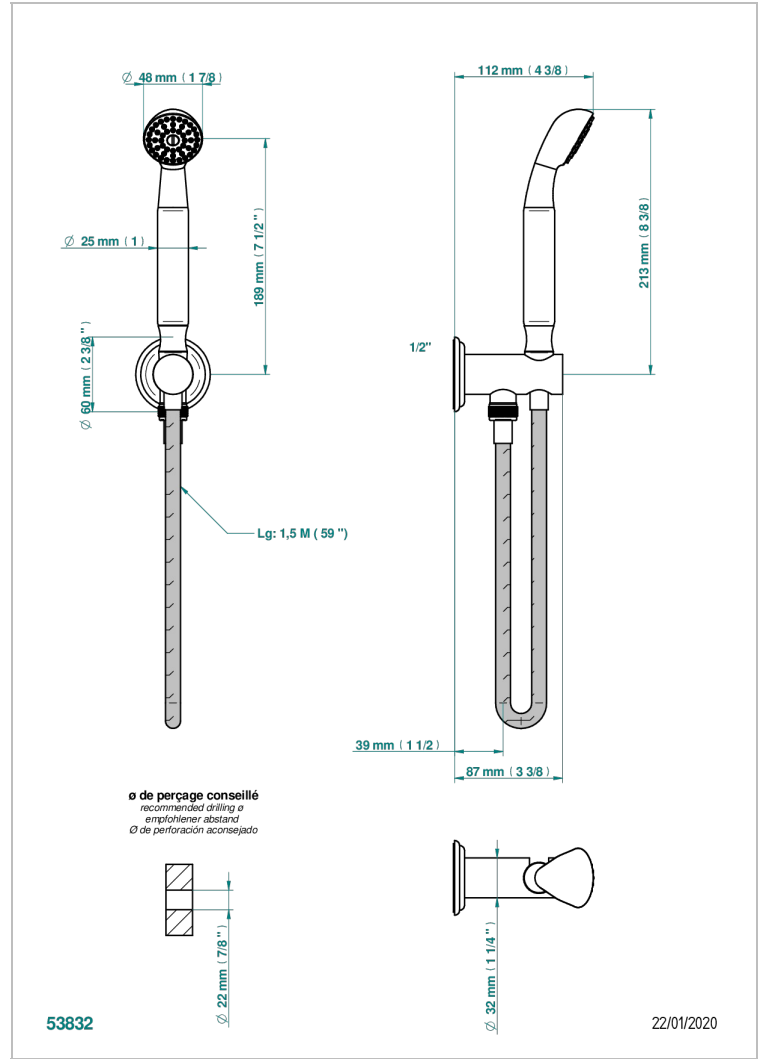

Wall mounted handshower with integrated fixed hook

## CHARACTERISTIC

- Dahlia
- Wall mounted handshower with integrated fixed hook