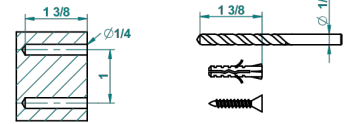

53055

23/02/2017

CHARACTERISTIC

- Dahlia
- Toilet paper holder, single mount without cover

AVAILABLE FINITIONS

Black nickel - D24
Blush PVD - H62
Brass color PVD - H49
Brown bronze color PVD - F33
Chrome polished - A02
Chrome polished / gold polished - G02

Copper antique matt, coated - H07
Gold color PVD - H52
Gold mat - F07
Gold polished - F01
Gold satiney - F03
Graphite PVD - H64

Light coated bronze - D01
Matt Umber PVD - H67
Matt blush PVD - H60
Matt brass color PVD - H50
Matt brown bronze color PVD - F34
Matt chrome (American satin) - C02

Matt gold color PVD - H53
Matt graphite PVD - H65
Matt nickel (American satin) - C01
Matt nickel color PVD - H56
Nickel antique / Sovereign - H28
Nickel color PVD - H55

Nickel polished - B01
Rose Gold - F27
Satin chrome - C03
Silver polished, antique - H03
Silver rhodium - F18
Soft gold - F30