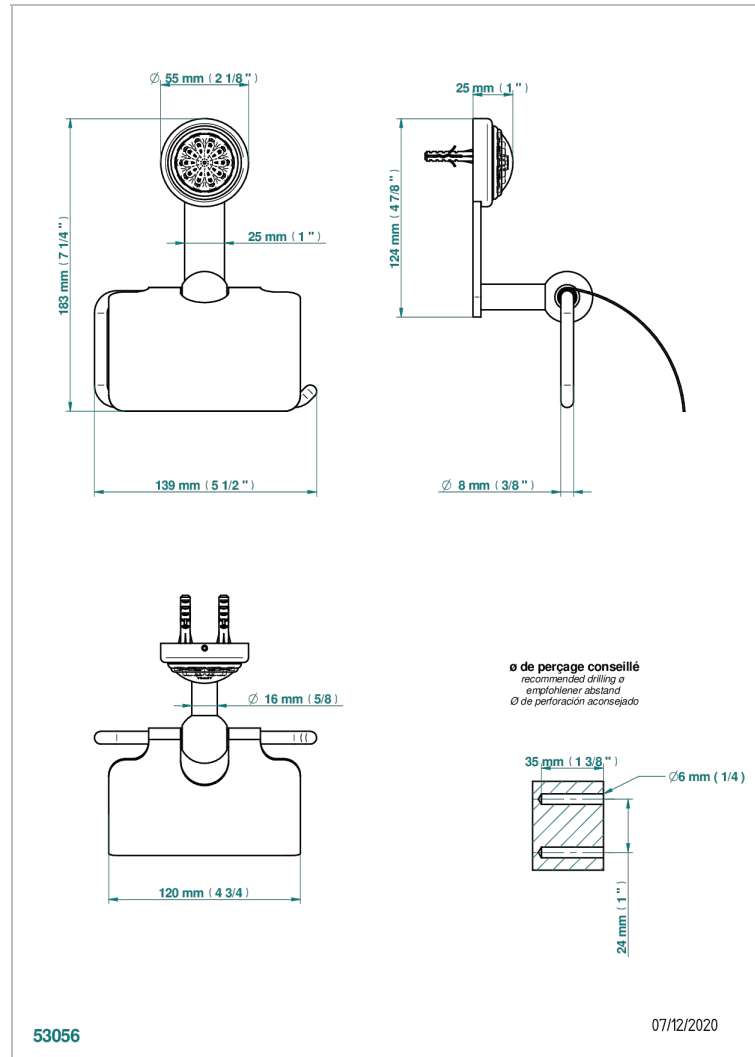

# DAHLIA

A41-538AC

Toilet paper holder, single mount with cover

THG<sup>®</sup>  
PARIS

## CHARACTERISTIC

- Dahlia
- Toilet paper holder, single mount with cover