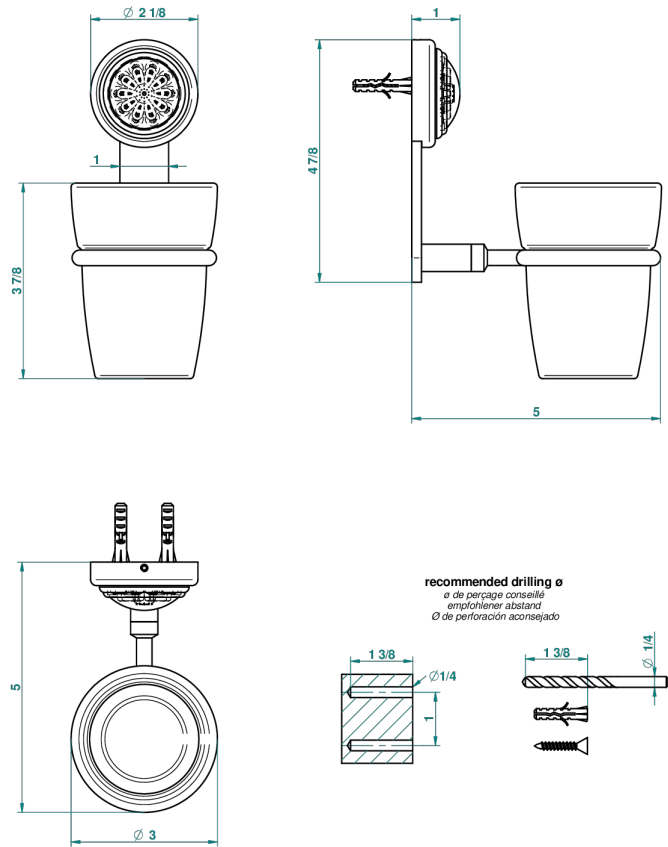

DAHLIA

A41-536

Tumbler holder, wall mounted

THG[®]
PARIS

53048

28/04/2014

CHARACTERISTIC

- Dahlia
- Tumbler holder, wall mounted