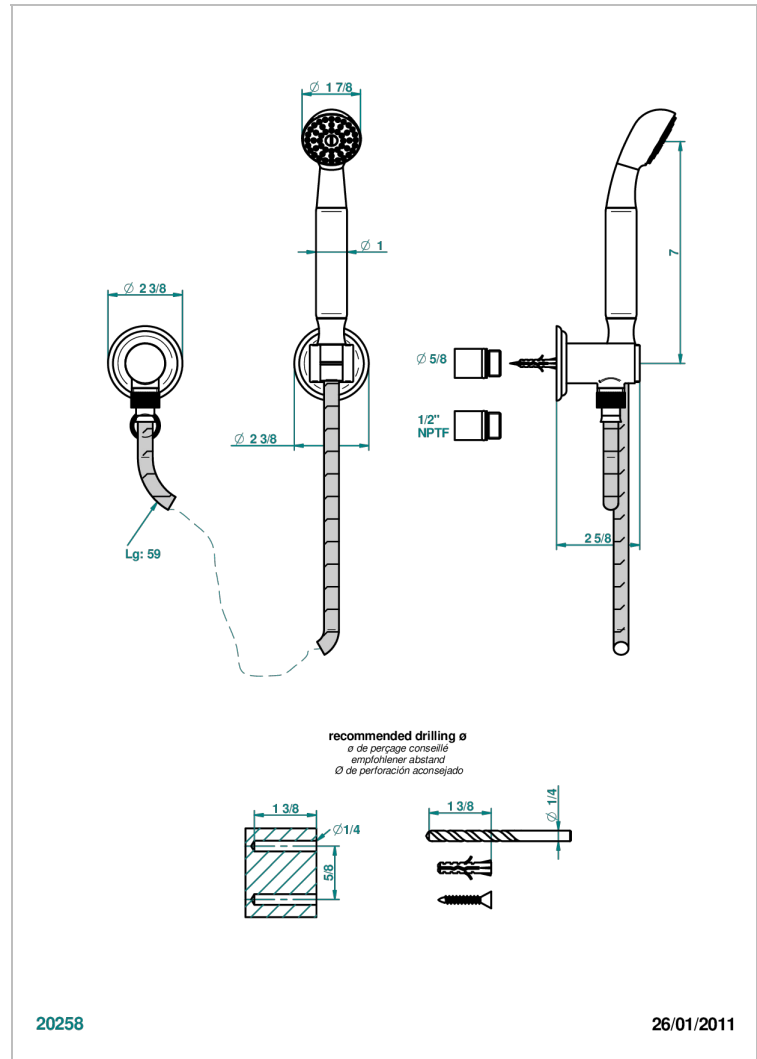

DAHLIA

A41-52/US

Wall mounted handshower with separate fixed hook

THG[®]
PARIS

CHARACTERISTIC

- Dahlia
- Wall mounted handshower with separate fixed hook

TECHNICAL SPECS

- Recommandé : 3 bars (max. 5 bars) - Advised : 43,5 psi (max. 72 psi)
- 9,5 l/min à 3 bars (2.5 gpm at 43.5 psi)

AVAILABLE FINITIONS

Black nickel - D24
Blush PVD - H62
Brass color PVD - H49
Brown bronze color PVD - F33
Chrome polished - A02
Chrome polished / gold polished - G02

Copper antique matt, coated - H07
Gold color PVD - H52
Gold mat - F07
Gold polished - F01
Gold satiney - F03
Graphite PVD - H64